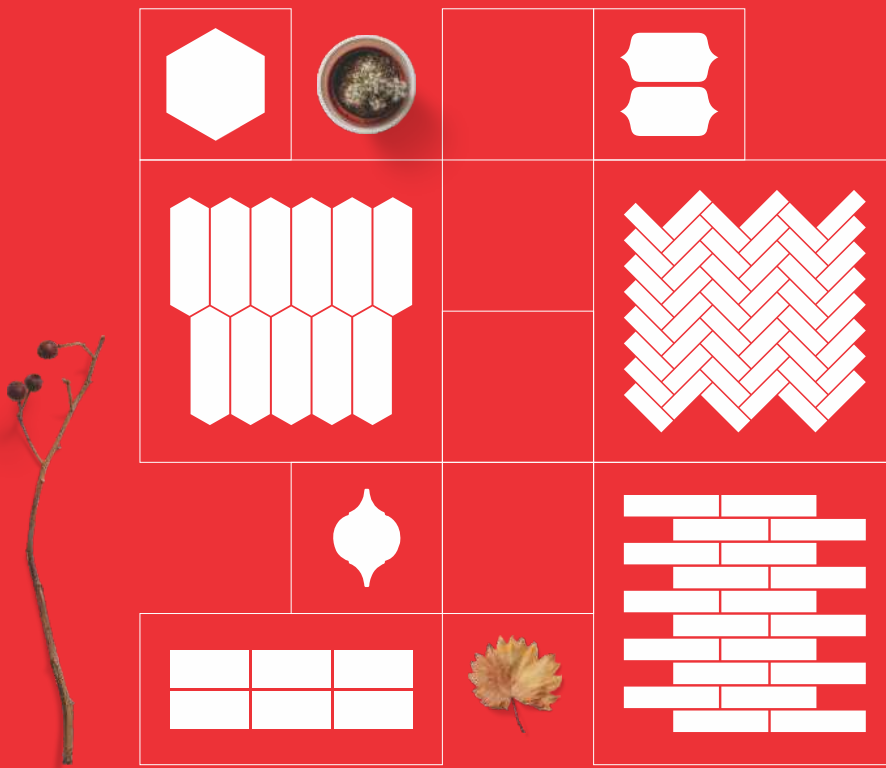

Building
a luxurious world
in the
Classic style

LE-MINA

About Lemina

Have your home reflect your personality by choosing the perfect pick from Lemina's endless design and product portfolio. Our products offer innovative designs that belongs to the most futuristic metropolis cities.

SHEET SIZE
295x295mm

TILES THAT
GOES
STRAIGHT
TO YOUR

Heart.

Fashion! ROBUST STYLES THAT WILL NEVER GO OUT OF

PARQUET

CHIP SIZE
23x73mm

SHEET SIZE
298x298mm

FEATURES & APPLICATIONS

LINES,
SHAPES AND
COLOURS
THAT ARE
Mesmerising.

BRINGING
LUXURY
AT YOUR
Doorsteps.

RECTANGLE 2

CHIP SIZE
23x145mm

SHEET SIZE
298x290mm

CHIP SIZE
48x80mm

SHEET SIZE
300x262mm

A TOUCH
OF
CLASS
AND
Style.