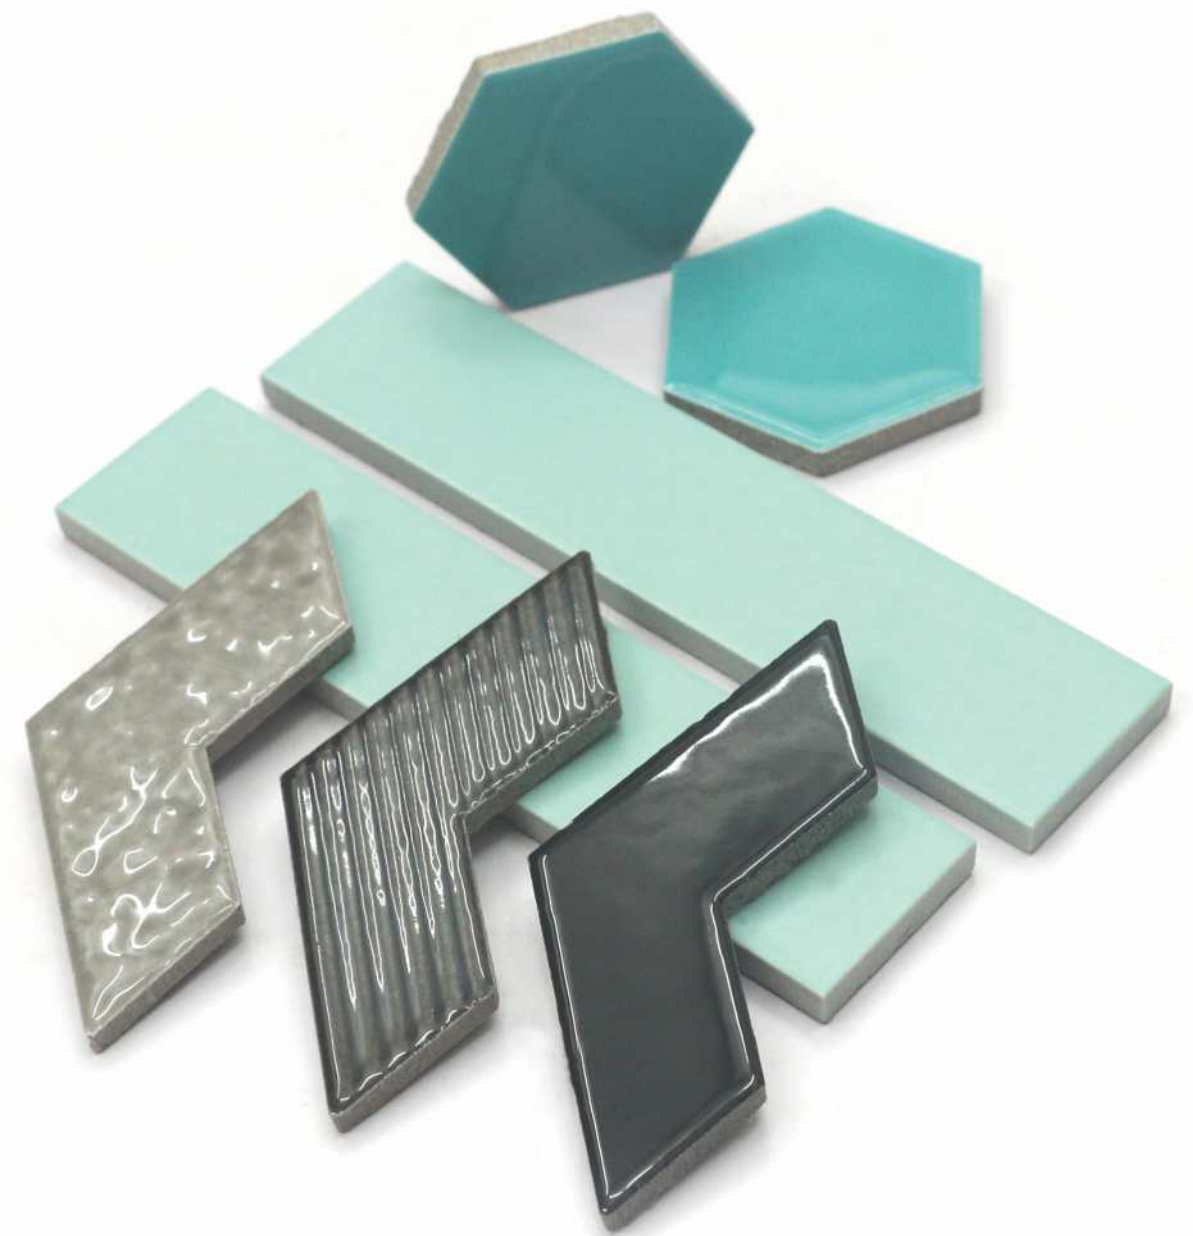

About Lemina

Have your home reflect your personality by choosing the perfect pick from Lemina's endless design and product portfolio. Our products offer innovative designs that belongs to the most futuristic metropolis cities.

Lemina exhibits new products on its walls and shelves daily offering you a choice from one of a kind treasures.

REDEFINED PRODUCTS
WITH LIMITLESS BEAUTY

MOSAIC COLLECTION