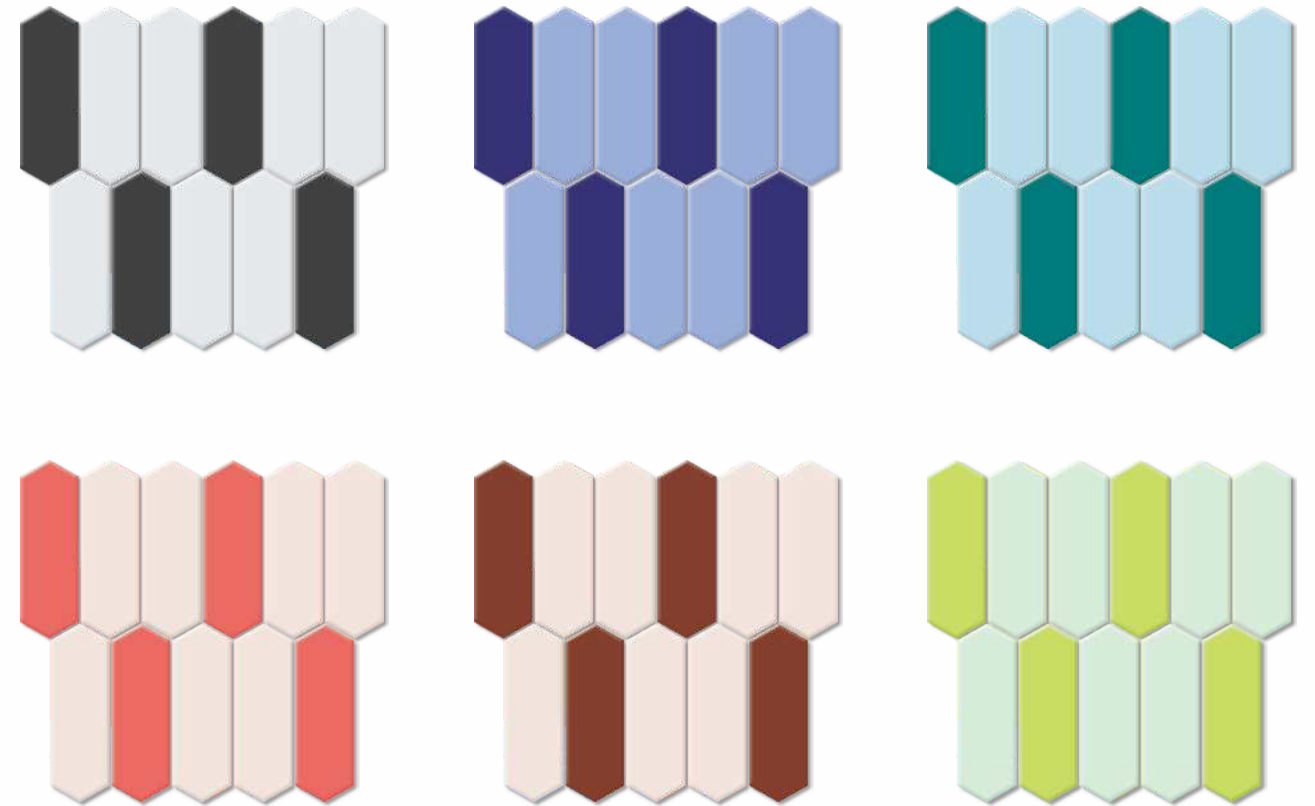

BRINGING
BACK
THE
Classic bricks.

COLOUR
COLOUR
WHICH

Colour?

ELONGATED HEXAGON 2

CHIP SIZE
48x147mm

SHEET SIZE
300x270mm

FEATURES & APPLICATIONS

CHIP SIZE
83x94mm

LINES,
SHAPES AND
COLOURS
THAT ARE
Mesmerising.

BRINGING
LUXURY
AT YOUR
Doorsteps.

RECTANGLE 2

CHIP SIZE
23x145mm

SHEET SIZE
298x290mm

CHIP SIZE
48x80mm

SHEET SIZE
300x262mm

A TOUCH
OF
CLASS
AND
Style.