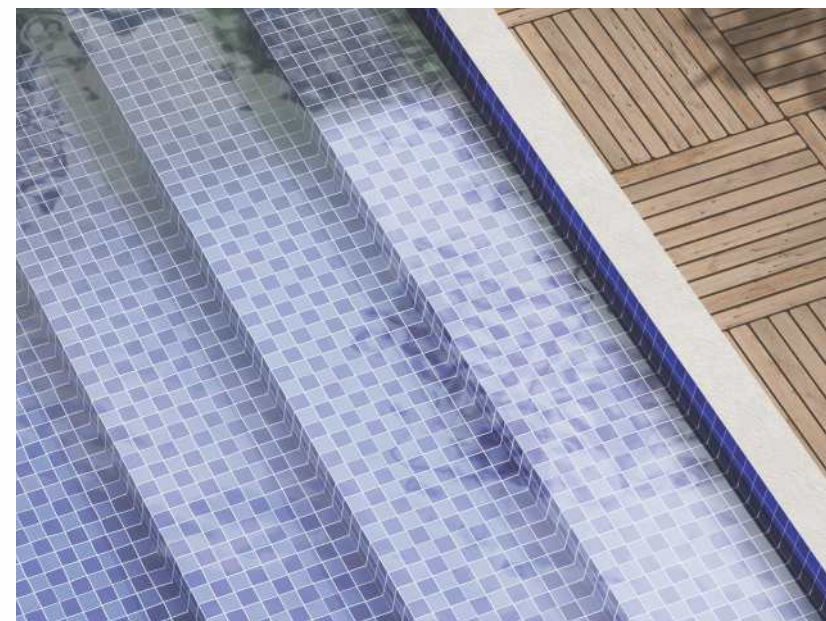

LINES,
SHAPES AND
COLOURS
THAT ARE
Mesmerising.

BRINGING
LUXURY
AT YOUR
Doorsteps.

RECTANGLE 2

CHIP SIZE
23x145mm

SHEET SIZE
298x290mm

CHIP SIZE
48x80mm

SHEET SIZE
300x262mm

A TOUCH
OF
CLASS
AND
Style.

AS
AGELESS
AS
Music!

SQUARE

CHIP SIZE
48x48mm

SHEET SIZE
303x303mm

CHIP SIZE
100x100mm

SHEET SIZE
303x303mm

CAREFULLY
CURATED
PIECES TO
MATCH YOUR
Personality.

OPEN
YOUR
EYES TO
Grandeur!