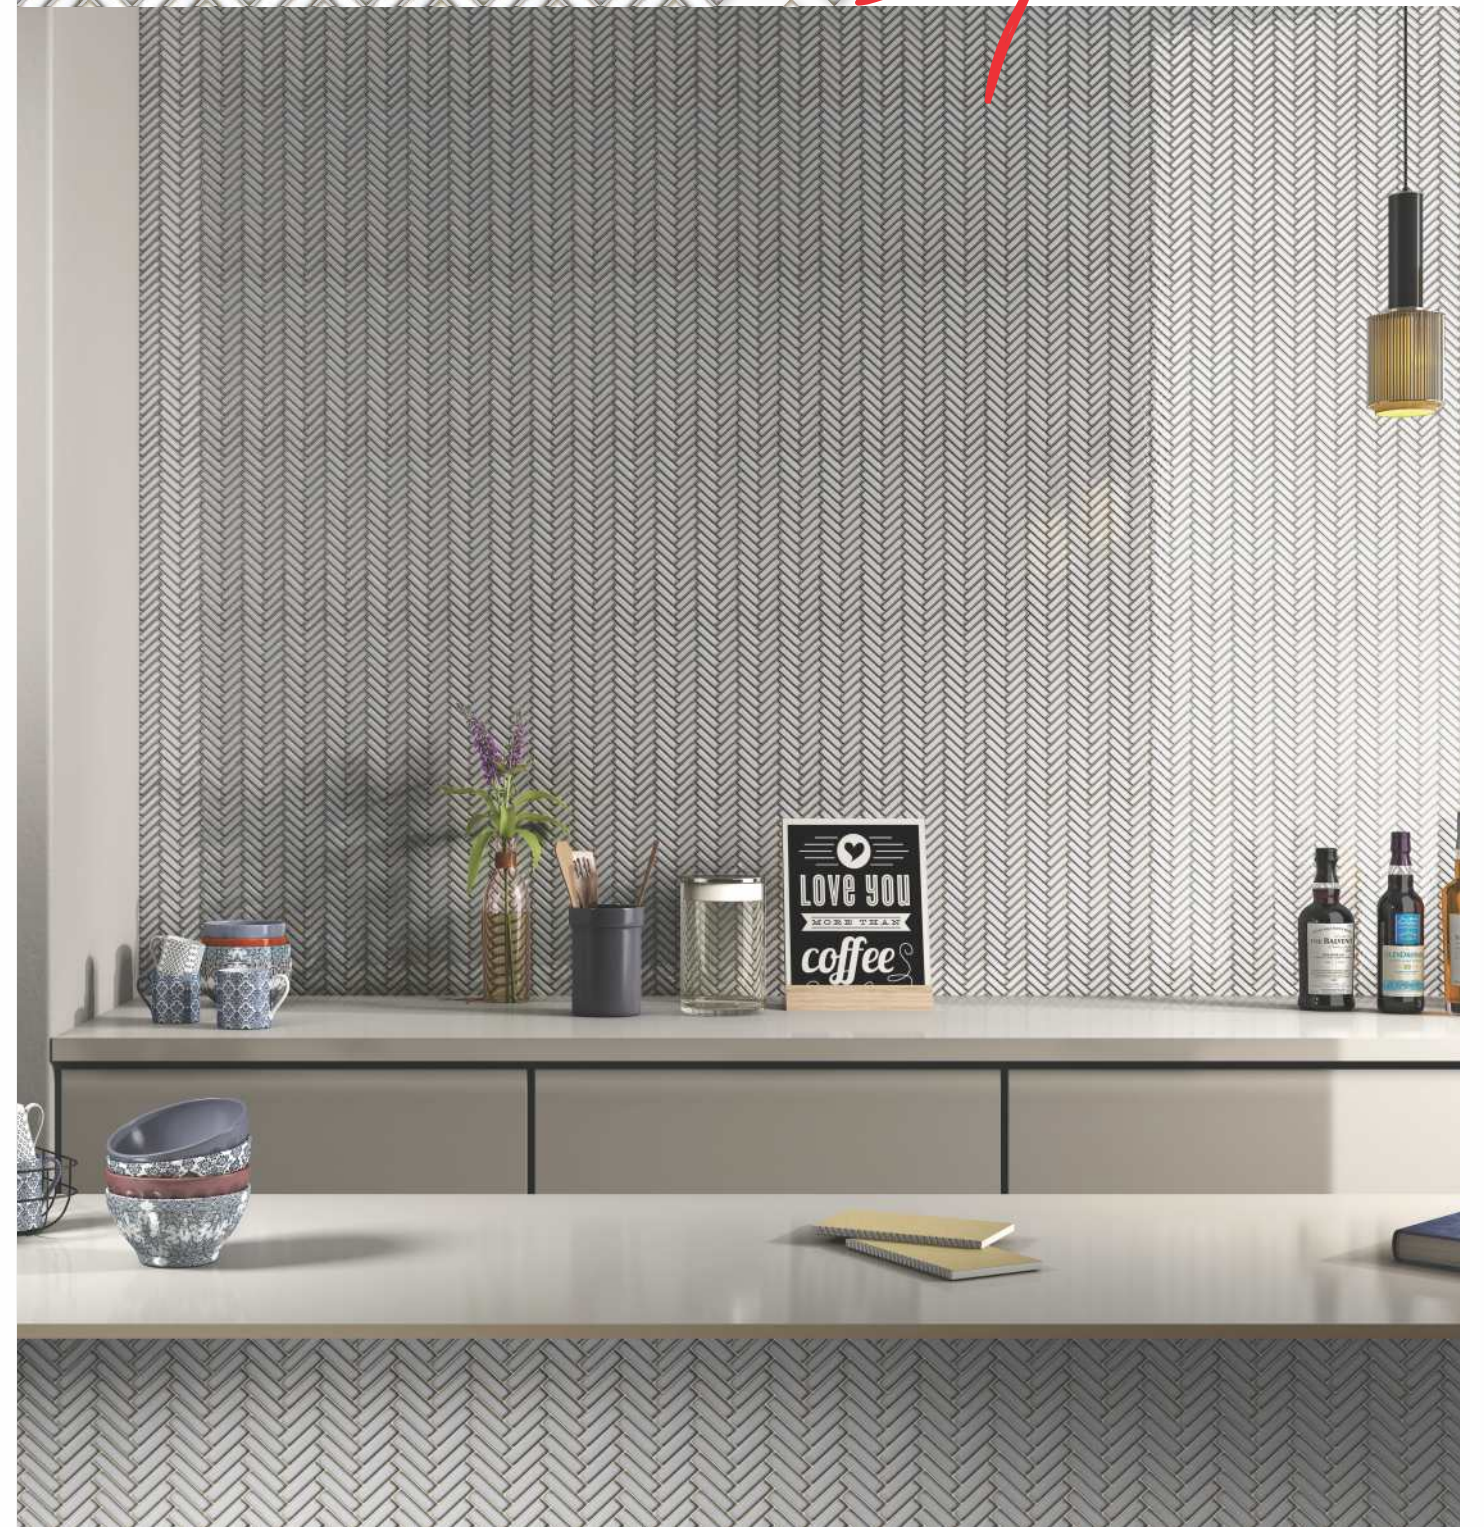

QUALITY CERAMICS
THAT LEAVE
A LASTING

Impression.