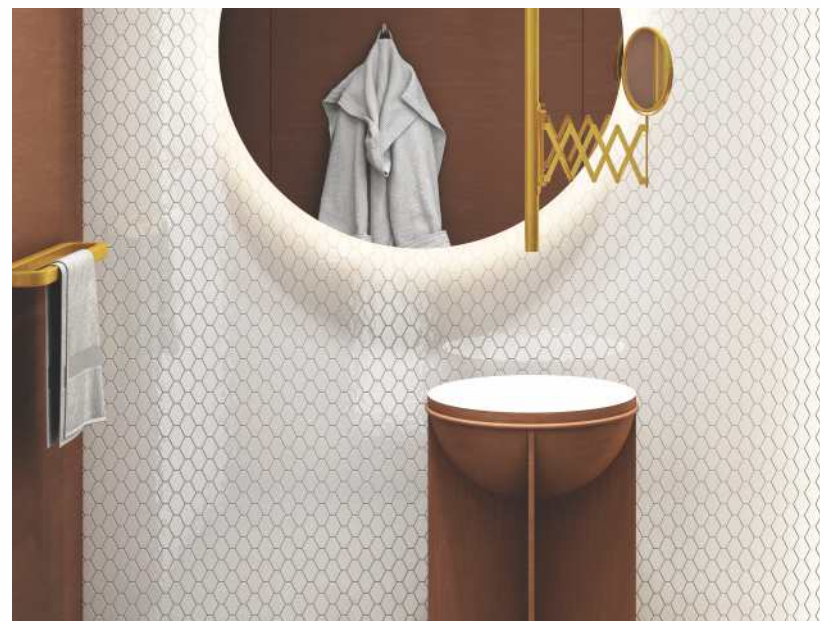

CHIP SIZE
45x60mm

SHEET SIZE
257x245mm