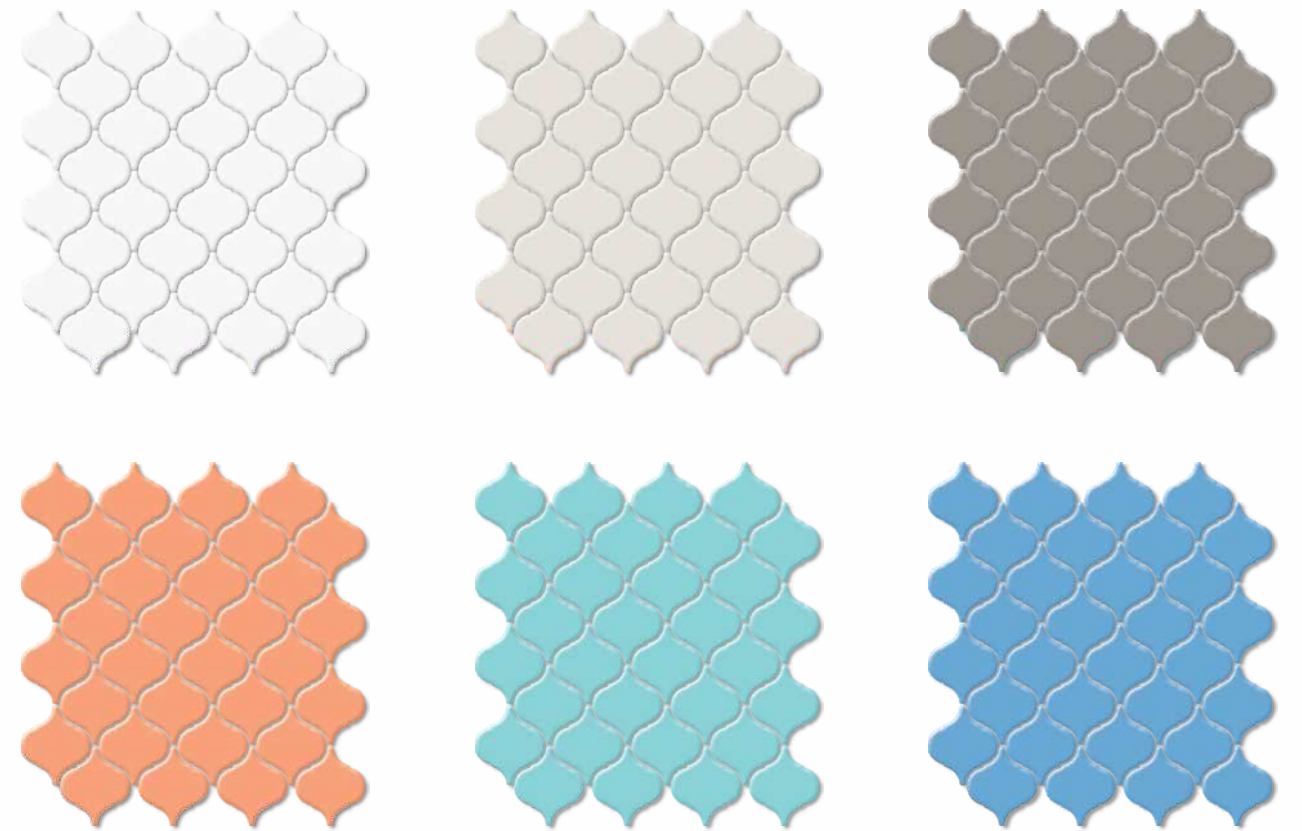

AREBESQUE

CHIP SIZE
57x65mm

SHEET SIZE
265x259mm