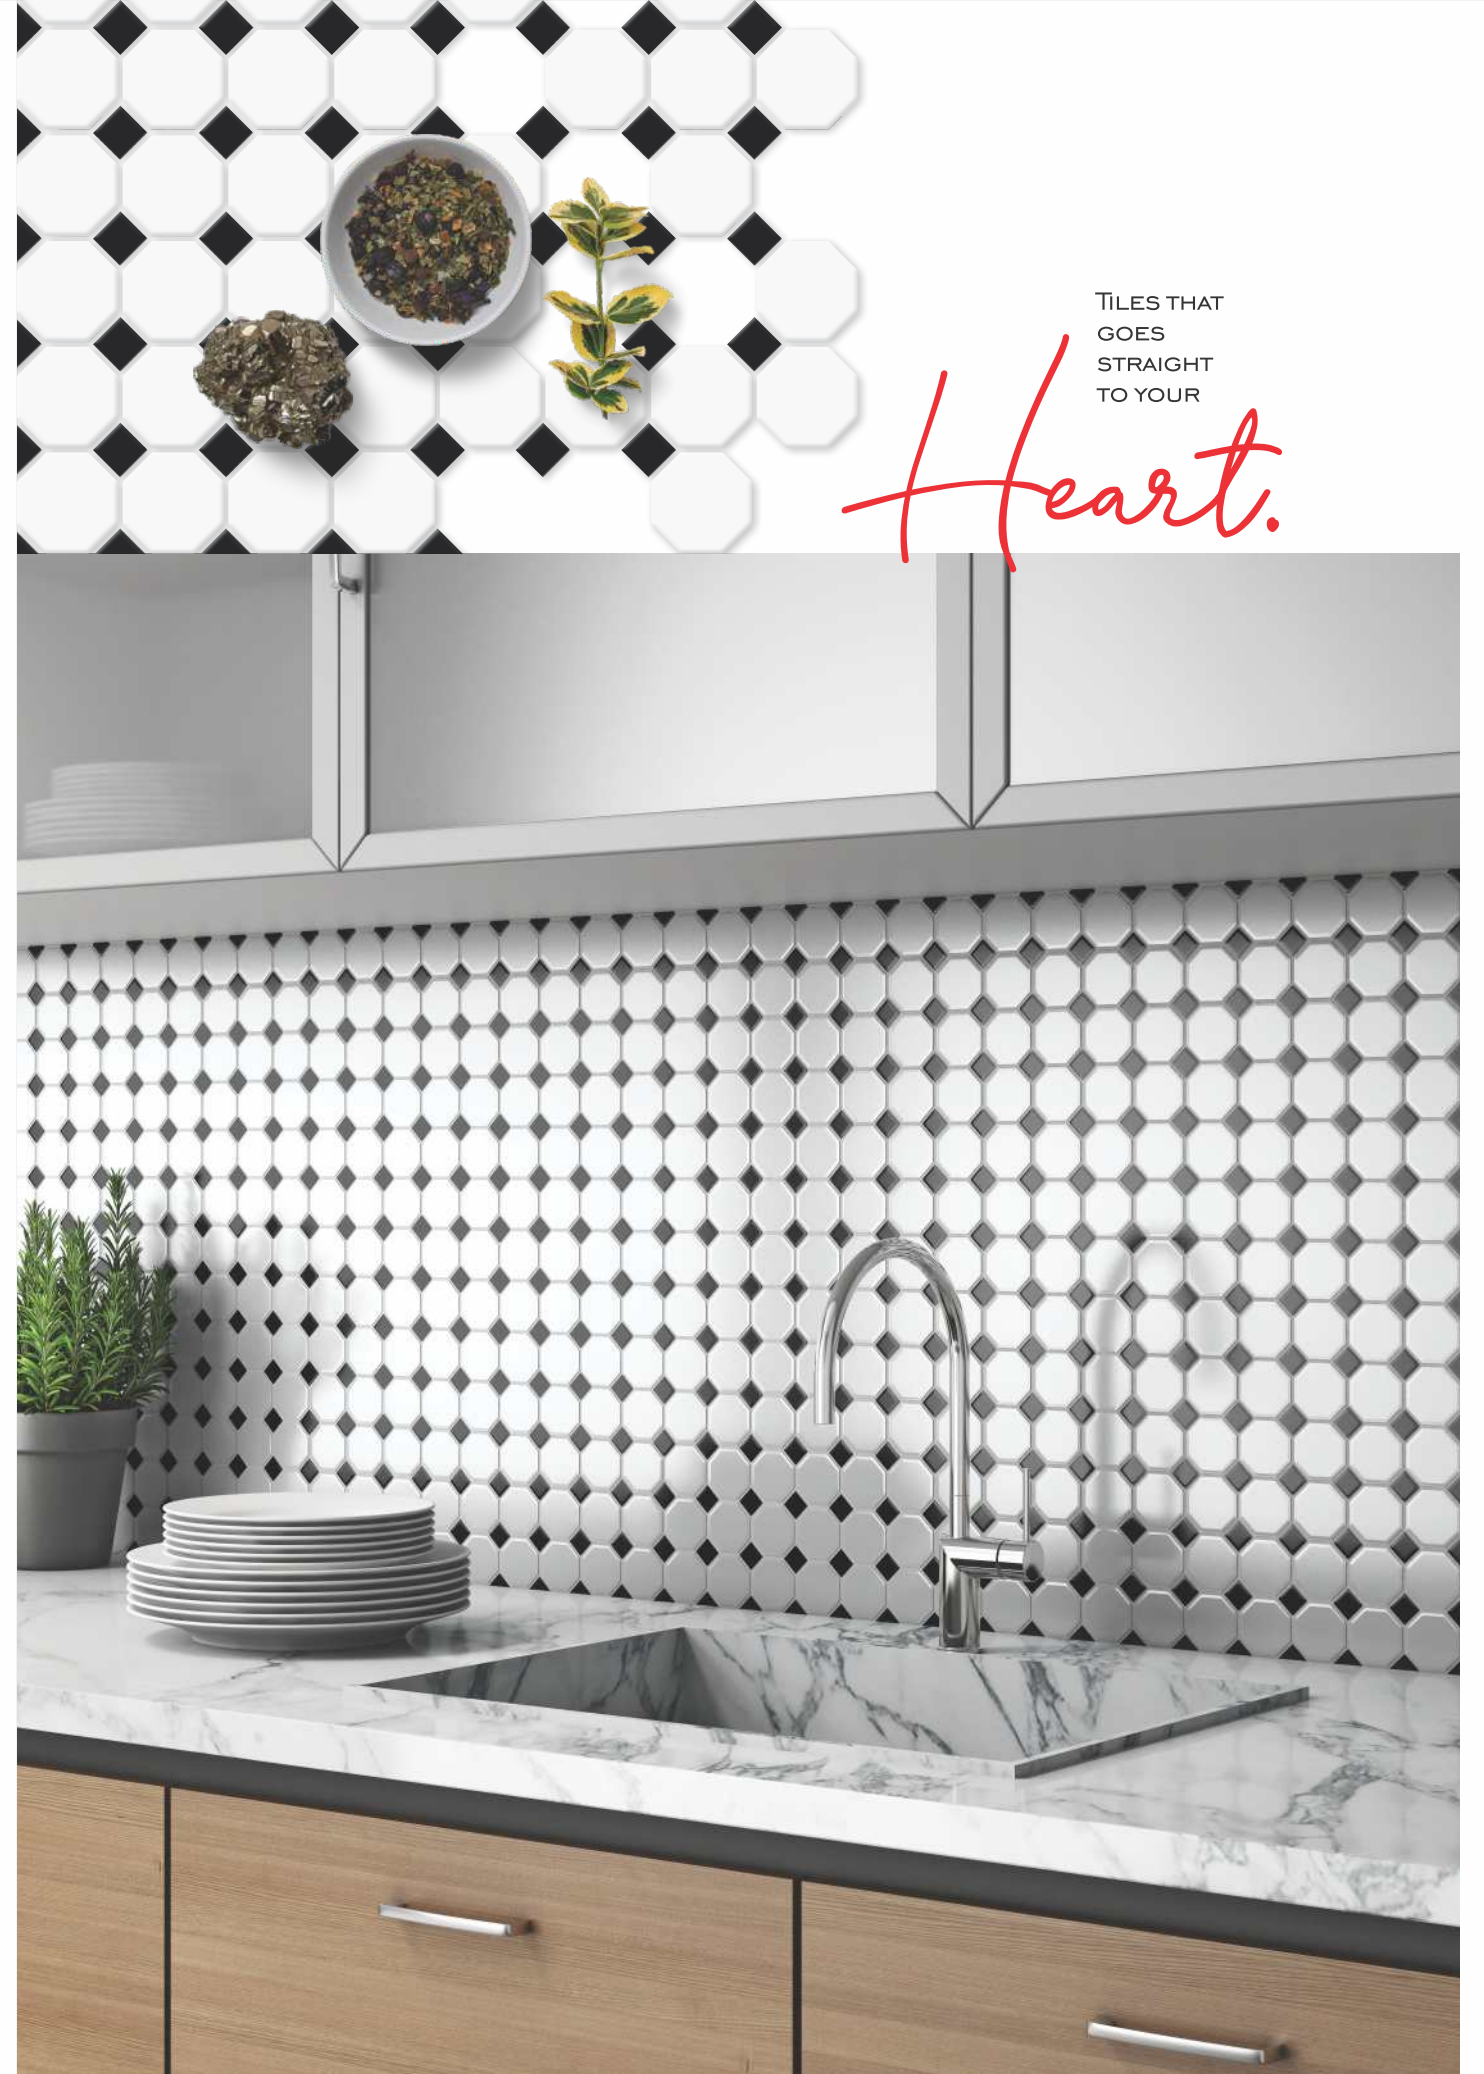

TILES THAT
GOES
STRAIGHT
TO YOUR

Heart.