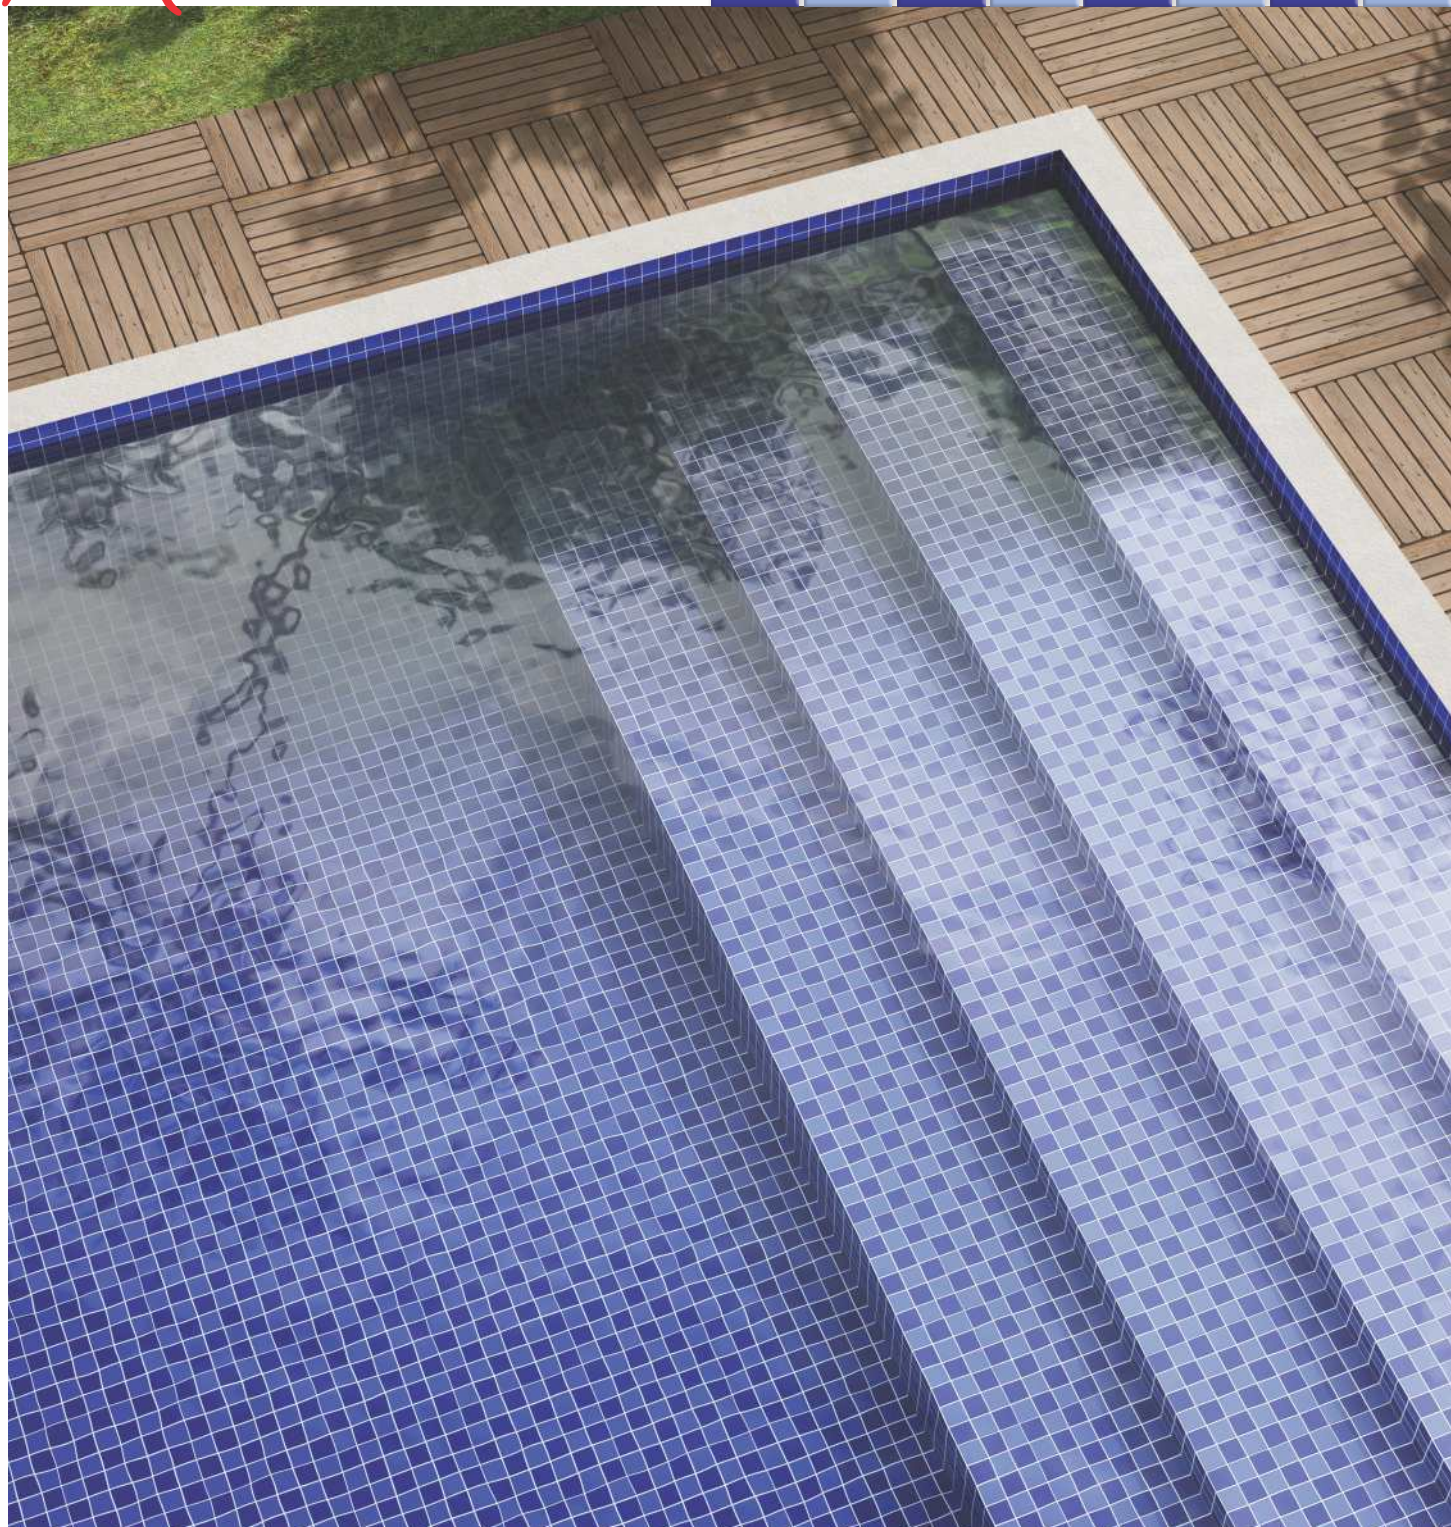

LINES,
SHAPES AND
COLOURS
THAT ARE
Mesmerising.

BRINGING
LUXURY
AT YOUR
Doorsteps.

RECTANGLE 2

CHIP SIZE
23x145mm

SHEET SIZE
298x290mm

CHIP SIZE
48x80mm

SHEET SIZE
300x262mm

A TOUCH
OF
CLASS
AND
Style.

AS
AGELESS
AS
Music!

SQUARE

CHIP SIZE
48x48mm

SHEET SIZE
303x303mm

CHIP SIZE
100x100mm

SHEET SIZE
303x303mm

CAREFULLY
CURATED
PIECES TO
MATCH YOUR
Personality.

OPEN
YOUR
EYES TO
Grandeur!