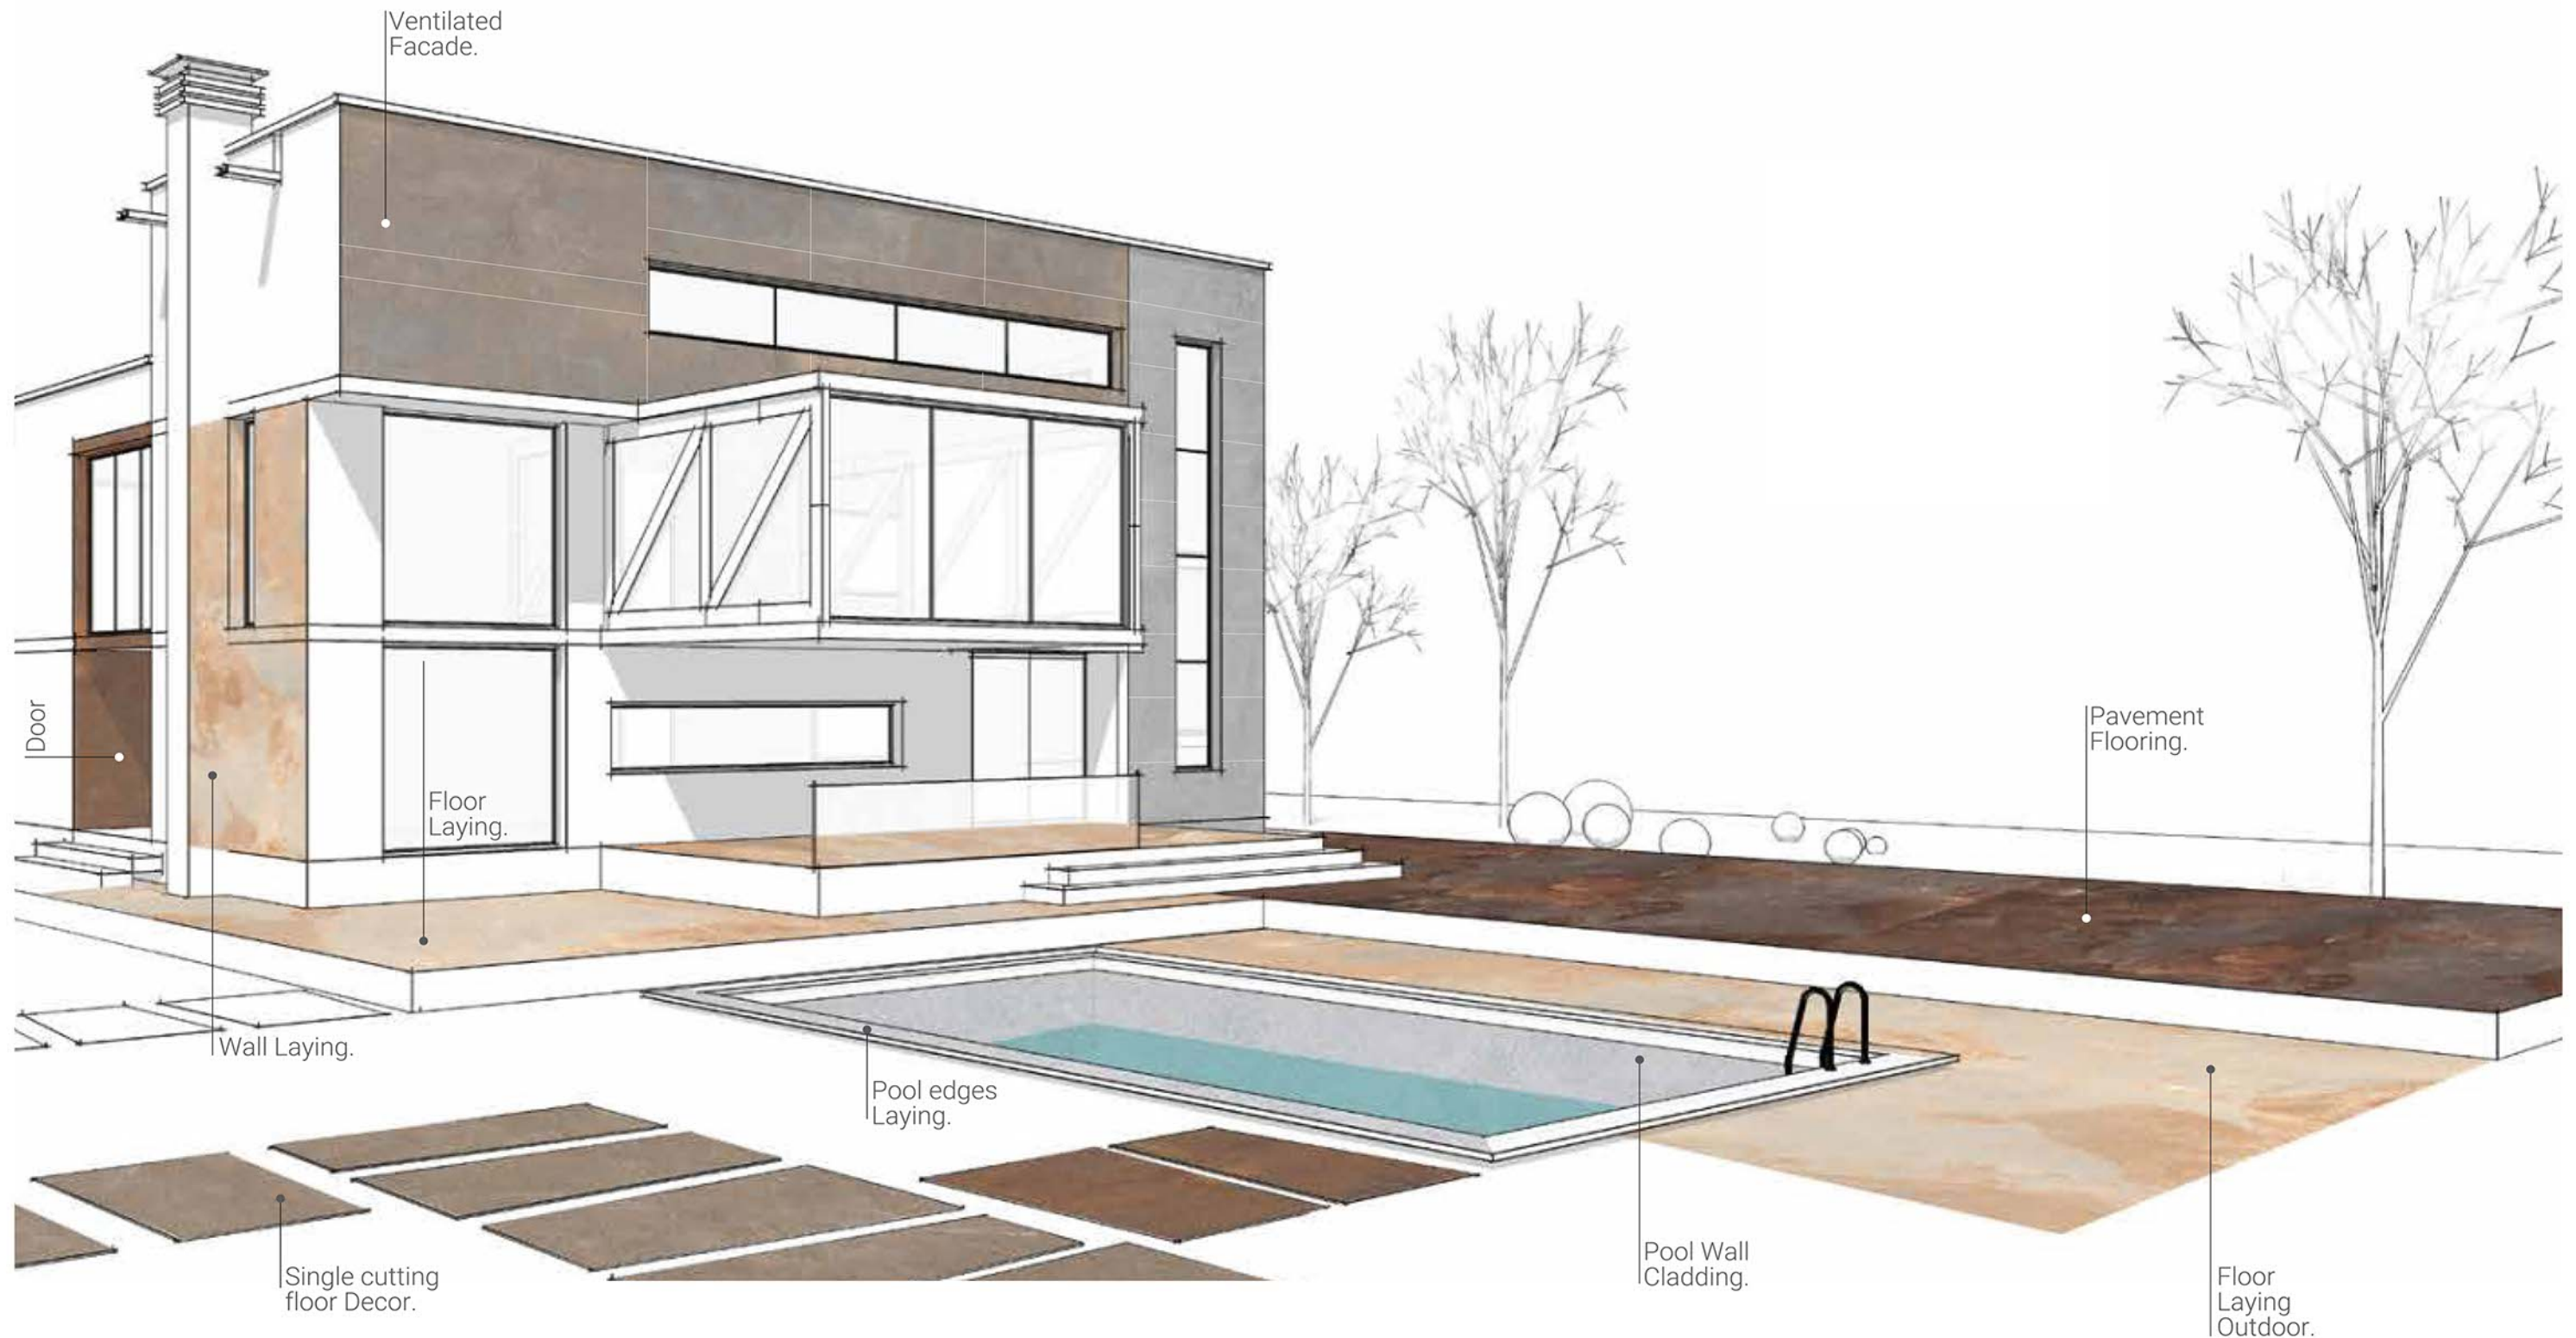

APPLICATION FOR BOUTIQUES HIGH GLOSS

Wall | Floor | Furniture | Niche walls | Cabinet Front.

OTHER SIZES POSSIBLE: 1200 x 2400 MM \ 800 x 1600 MM \ 1200 x 1200 MM
COLOR VARIATION PERSISTS. | LAYING: ADHESIVE RECOMMENDED.

APPLICATION FOR FACADES AND OUTDOOR FLOORS MATT

Wall | Floor | Facades | Niche walls | Pool walls inside | Pool edges.
Also available for indoors.

OTHER SIZES POSSIBLE: 1200 x 2400 MM \ 800 x 1600 MM \ 1200 x 1200 MM
COLOR VARIATION PERSISTS. | LAYING: ADHESIVE RECOMMENDED.