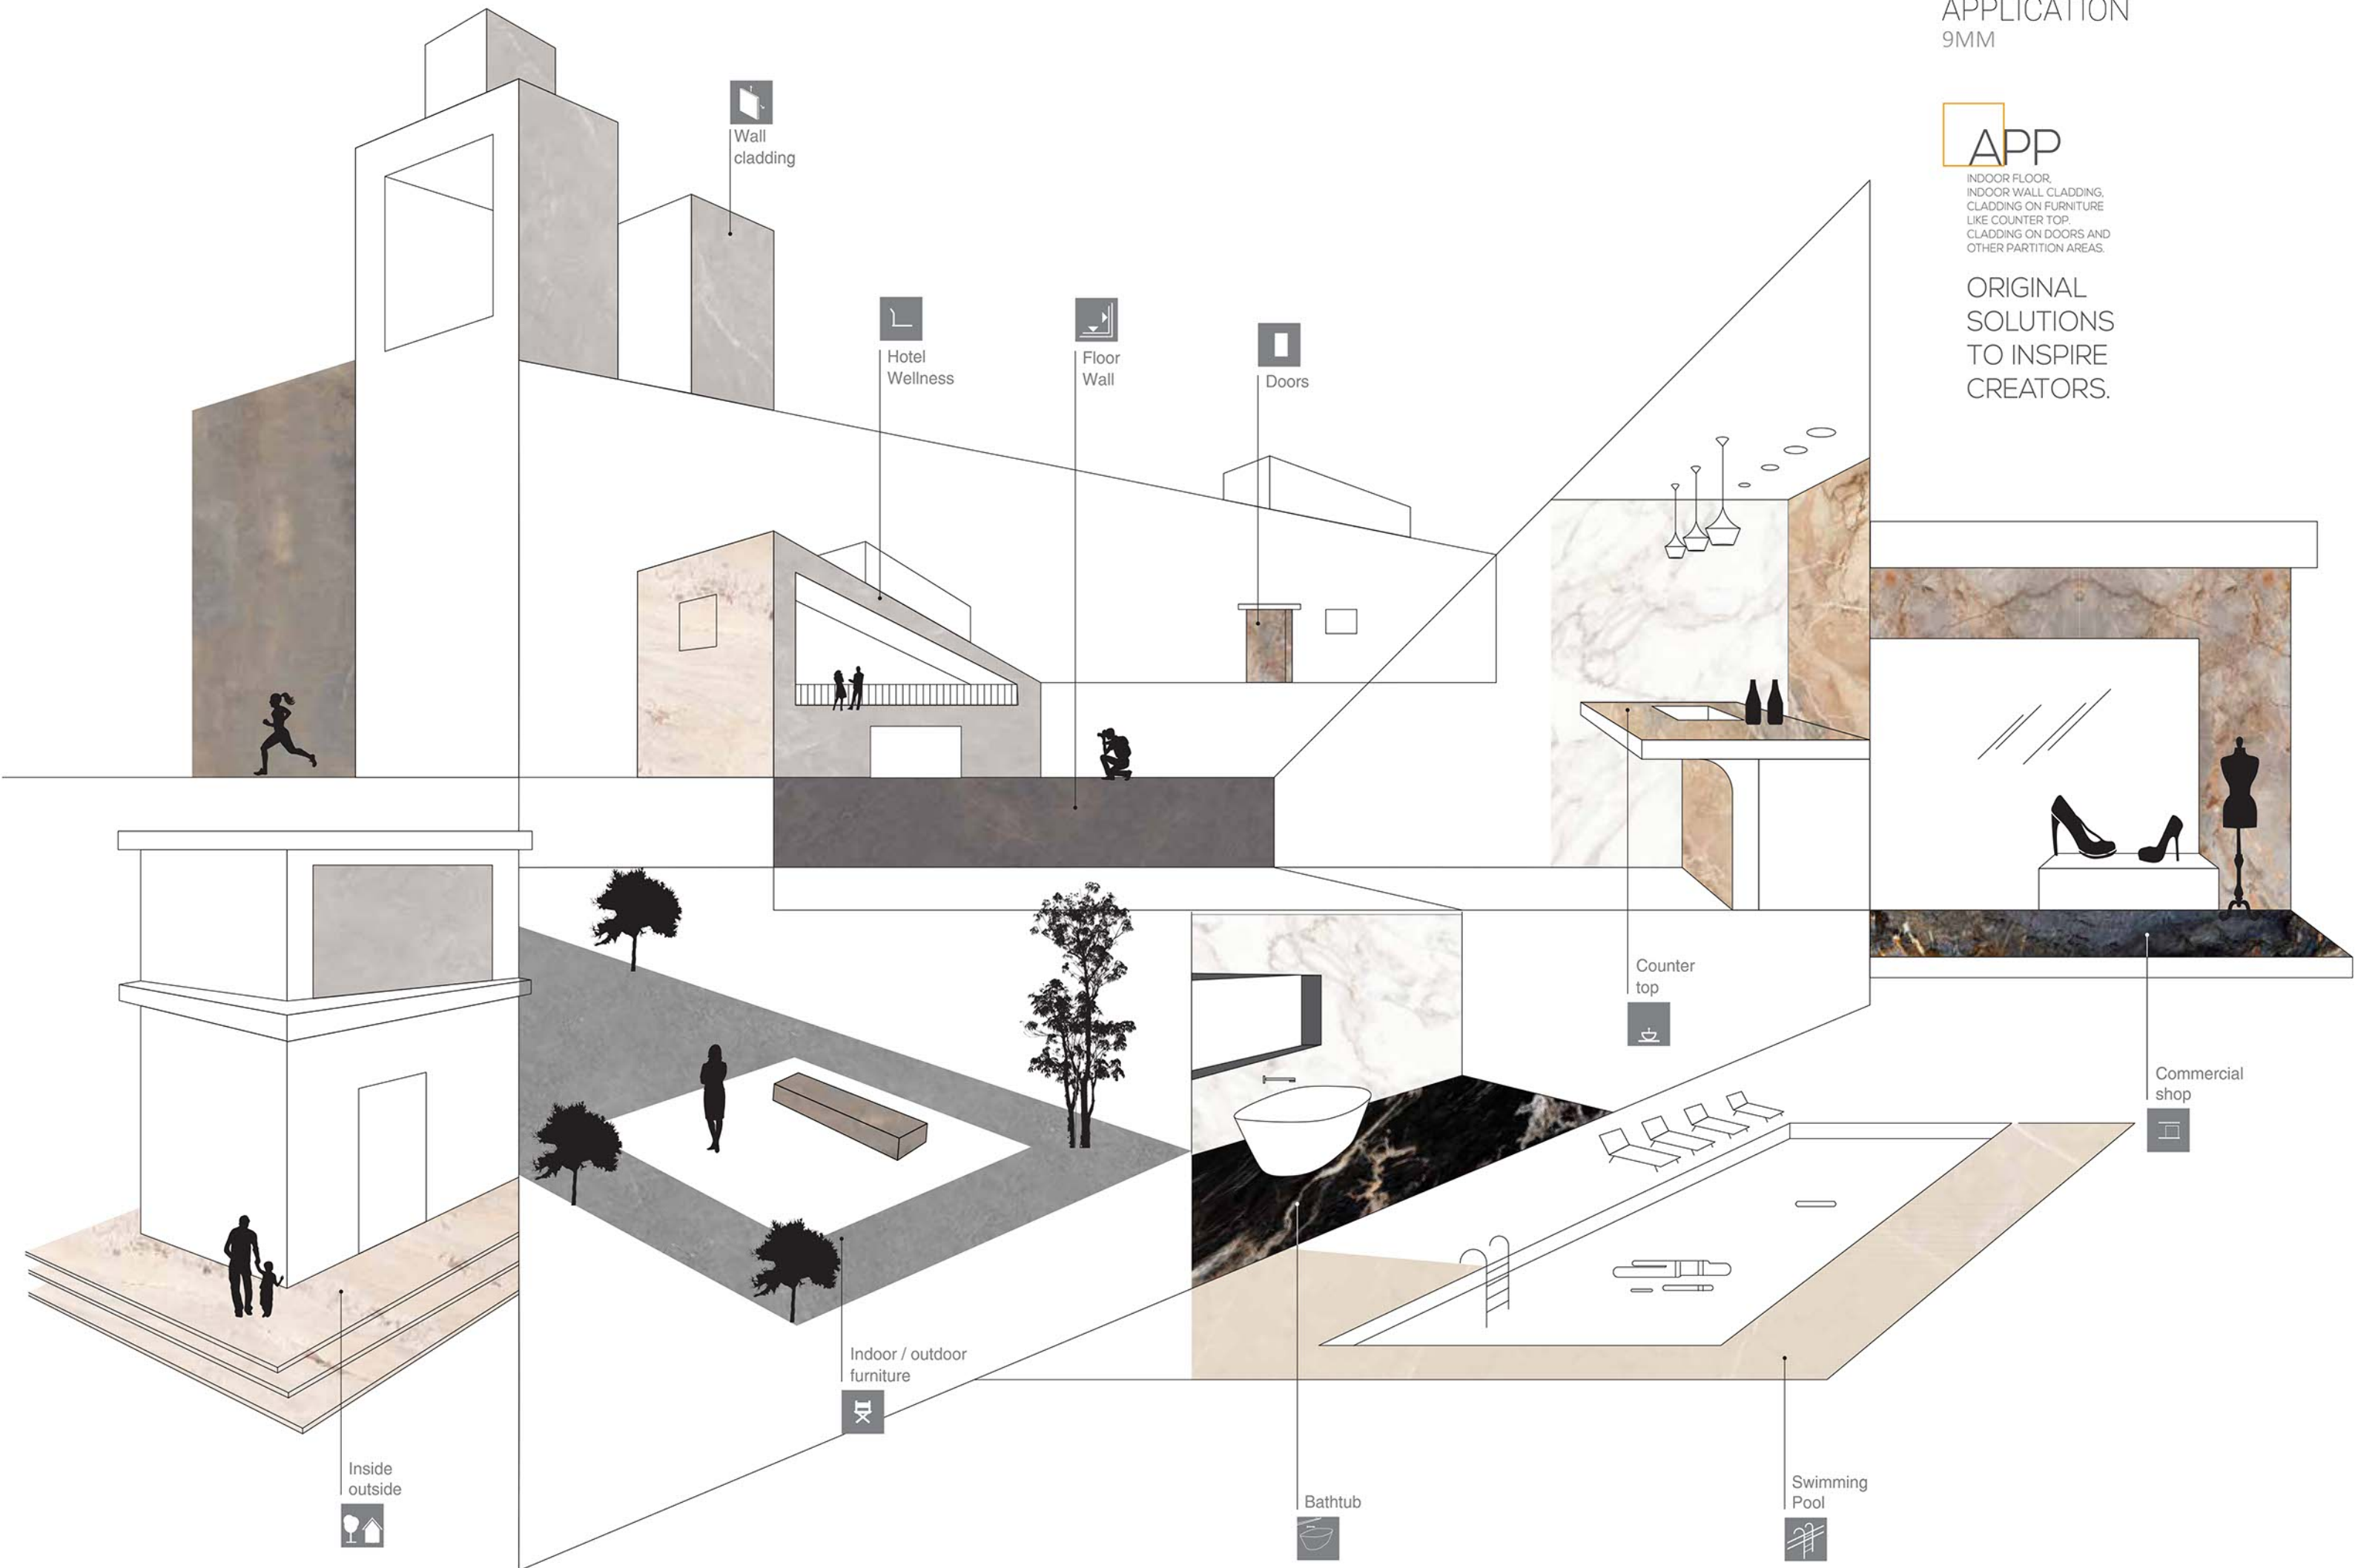

MERAKI®
CERAMICHE

LESS IS MORE

600 x 1200MM
COLLECTION

—
2020

APPLICATION
9MM

INDOOR FLOOR,
INDOOR WALL CLADDING,
CLADDING ON FURNITURE
LIKE COUNTER TOP,
CLADDING ON DOORS AND
OTHER PARTITION AREAS.

ORIGINAL
SOLUTIONS
TO INSPIRE
CREATORS.