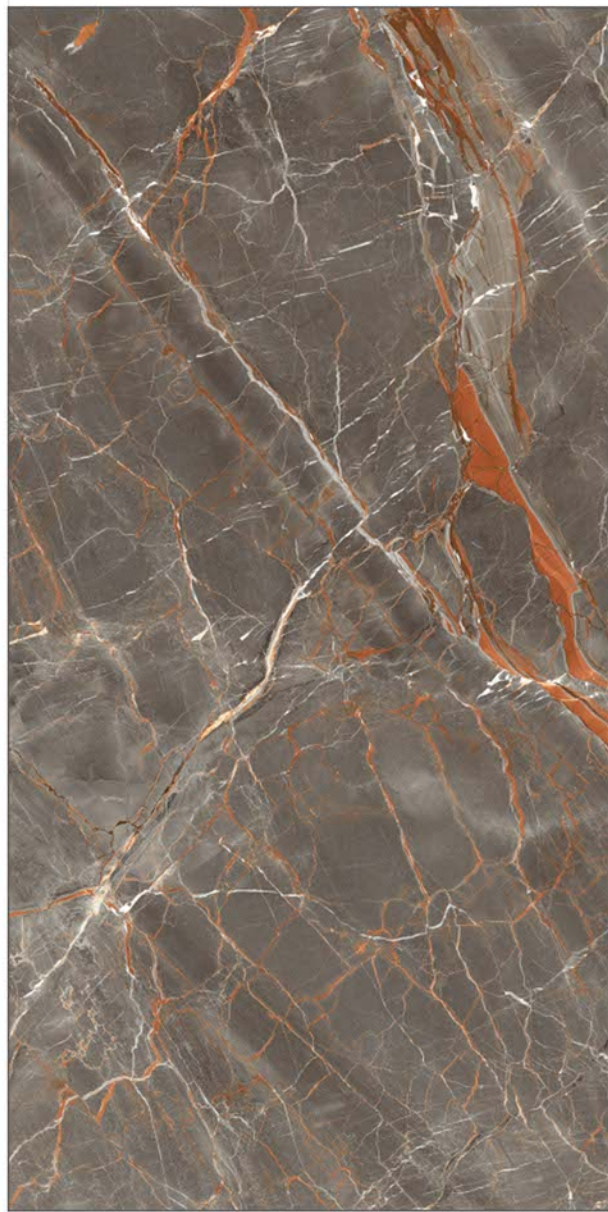

ONYX LIGHT PINK face - 5 
 600 X 1200 MM
 SURFACE: MULTI COLOUR BRIGHT GLOSSY

FLAMINGO ONYX

face - 5 

600 X 1200 MM

SURFACE: MULTI COLOUR BRIGHT GLOSSY

ESTRADA OLIVE face - 5
 600 X 1200 MM
 SURFACE: MULTI COLOUR CRYSTAL GLOSSY