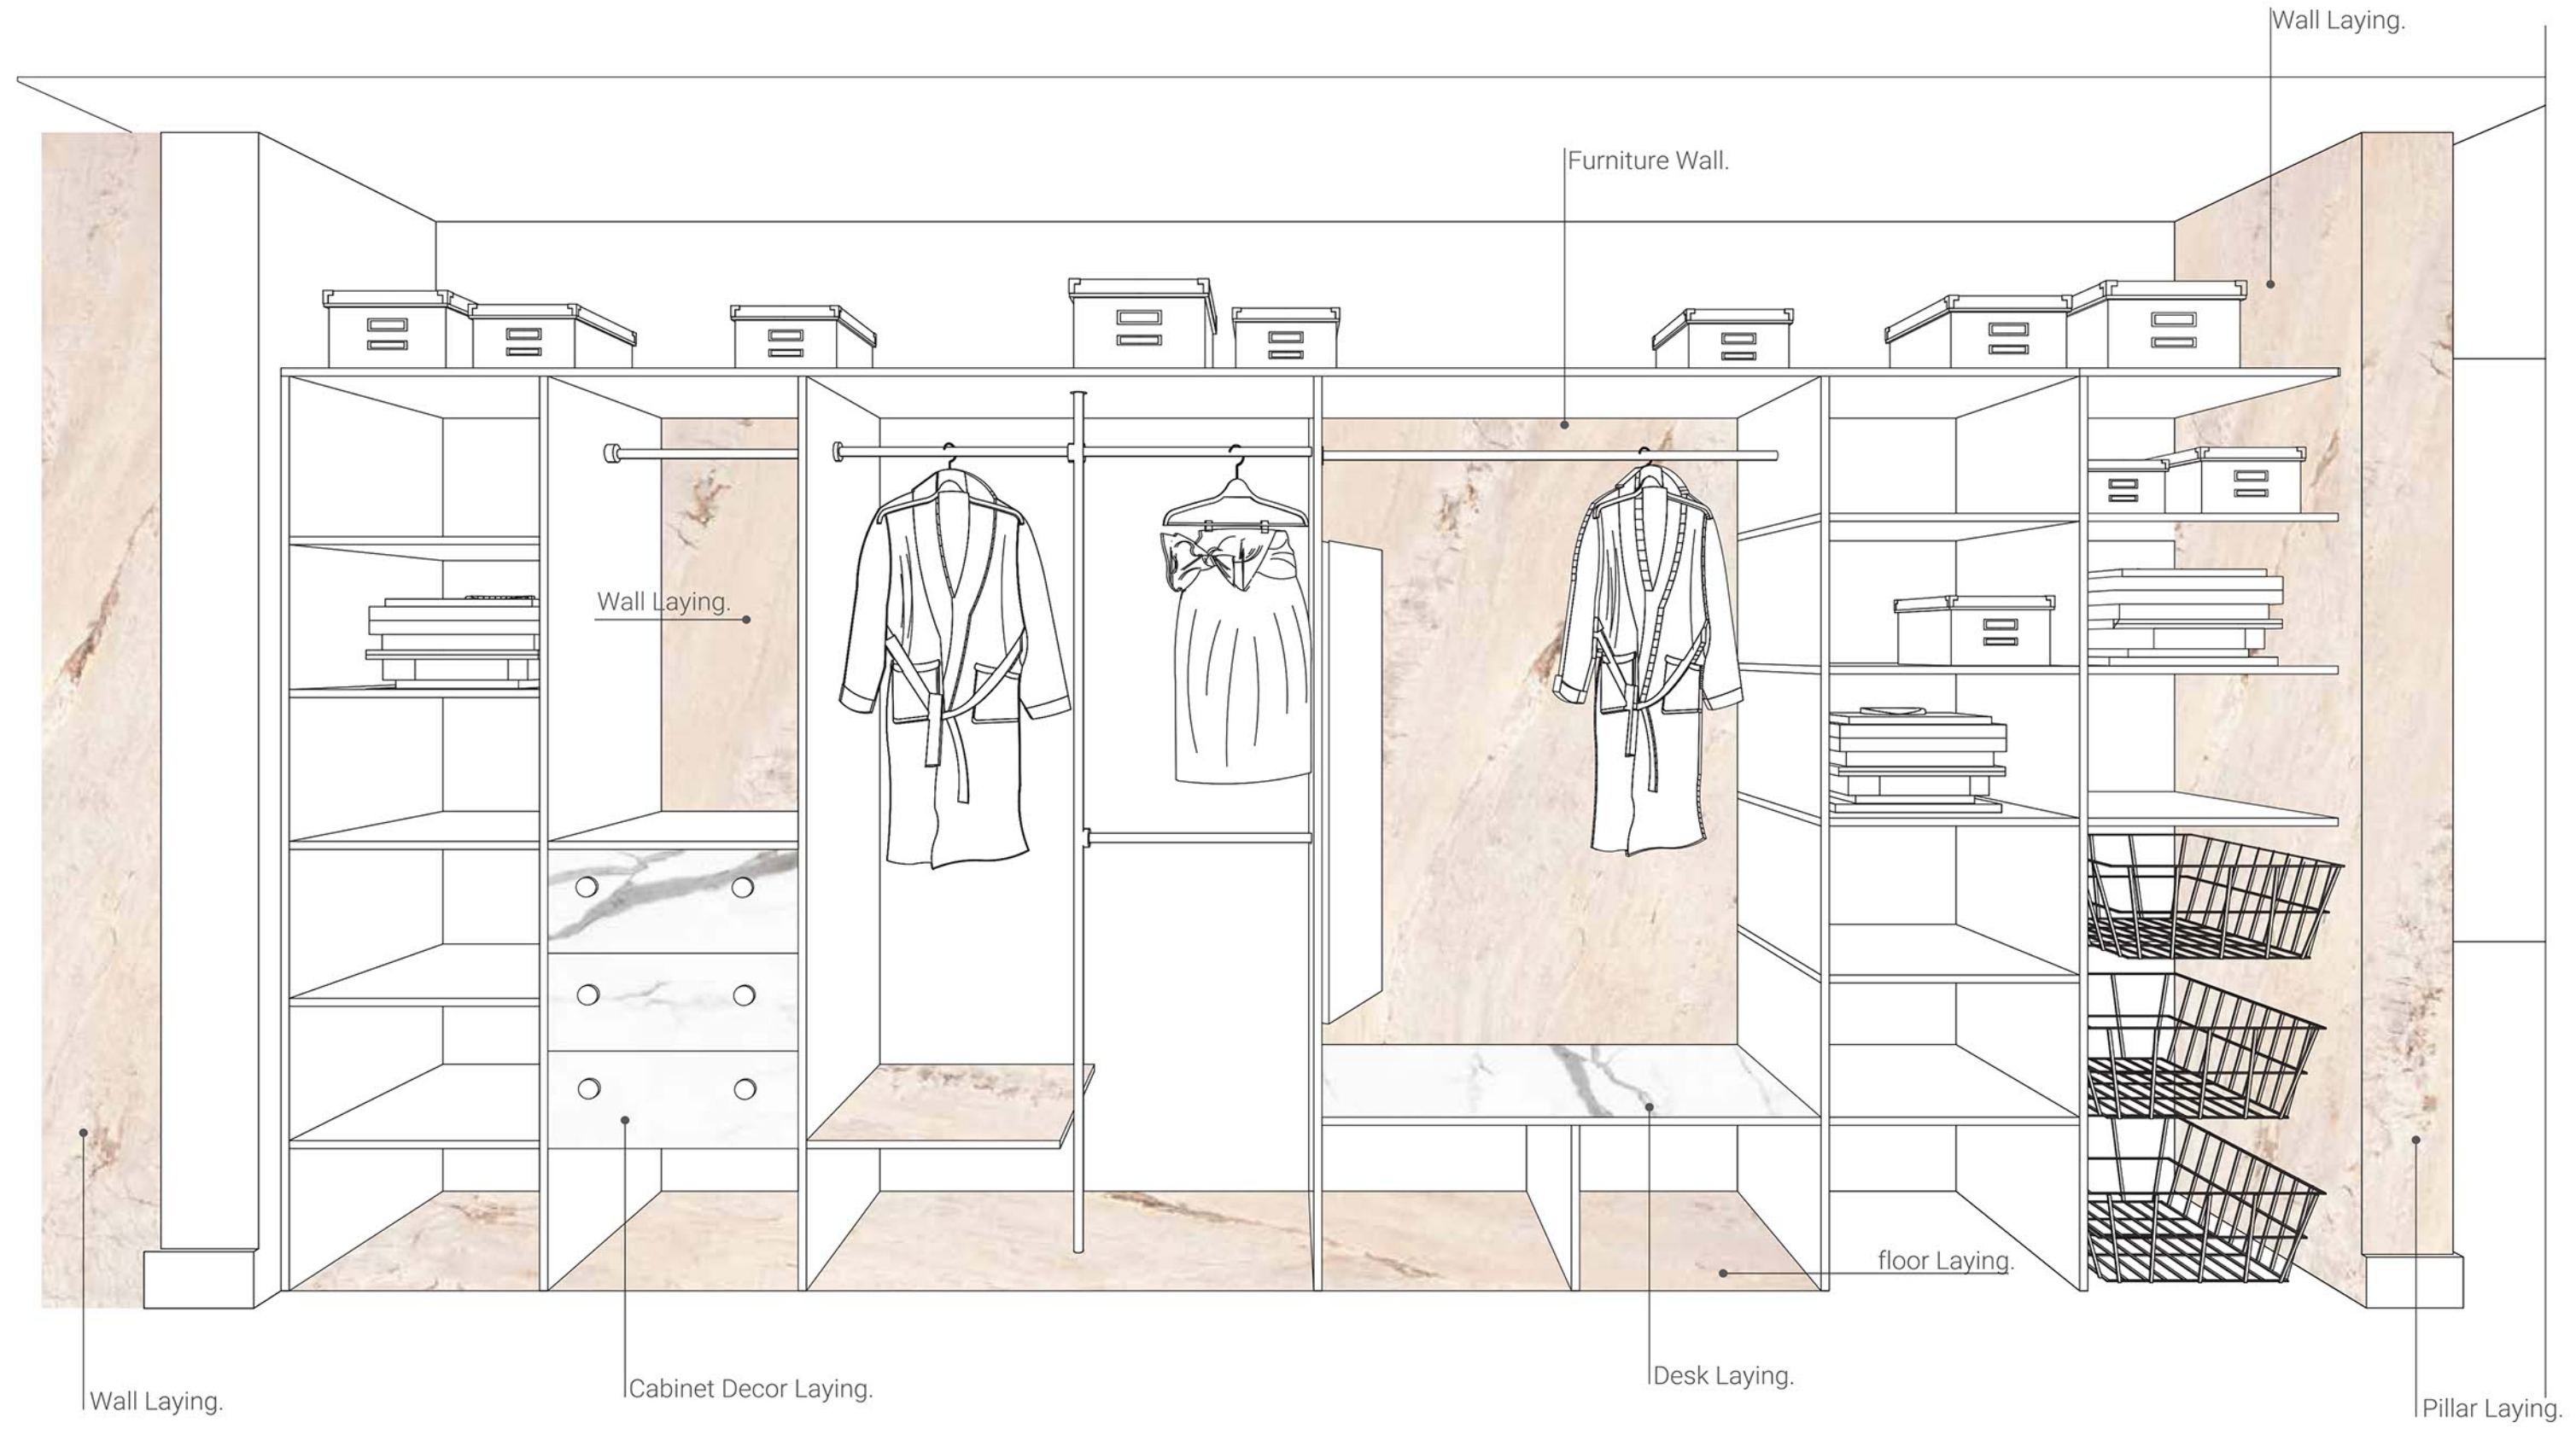

OTHER SIZES POSSIBLE: 1200 x 2400 MM \ 800 x 1600 MM \ 1200 x 1200 MM
COLOR VARIATION PERSISTS. | LAYING: ADHESIVE RECOMMENDED.