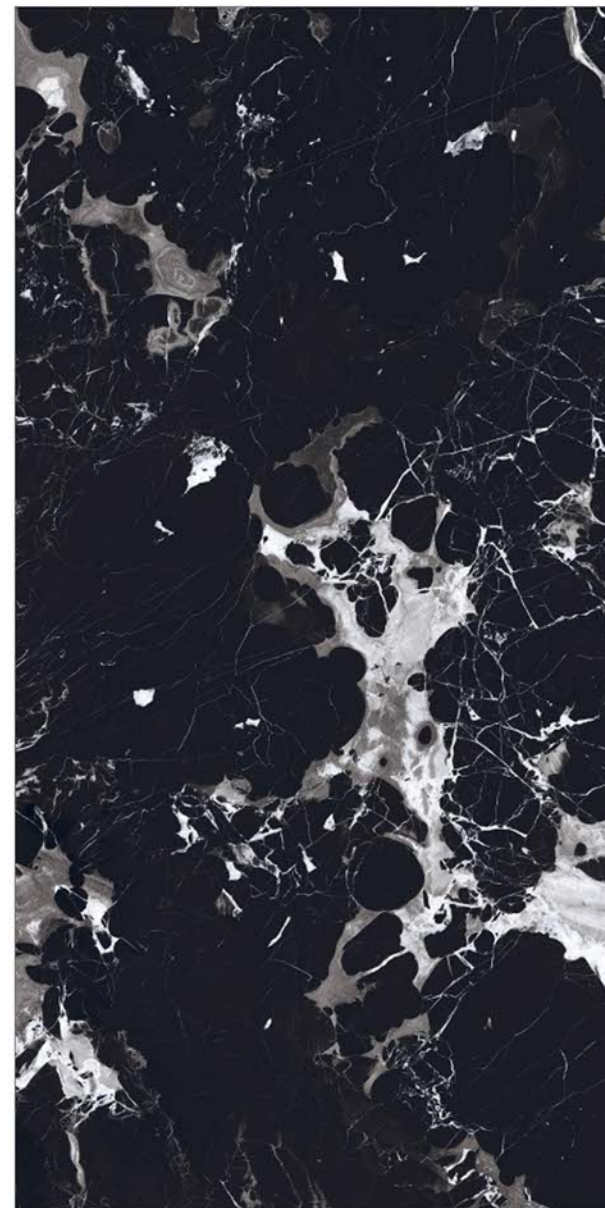

GOLD WAVE face - 5 
 600 X 1200 MM
 SURFACE: CRYSTAL GLOSSY

FLURRY BLACK face - 5 
 600 X 1200 MM
 SURFACE: CRYSTAL GLOSSY

MARQUINA NERO face - 6 
 600 X 1200 MM
 SURFACE: CRYSTAL GLOSSY

PORATORO NERO face - 5 
 600 X 1200 MM
 SURFACE: CRYSTAL GLOSSY