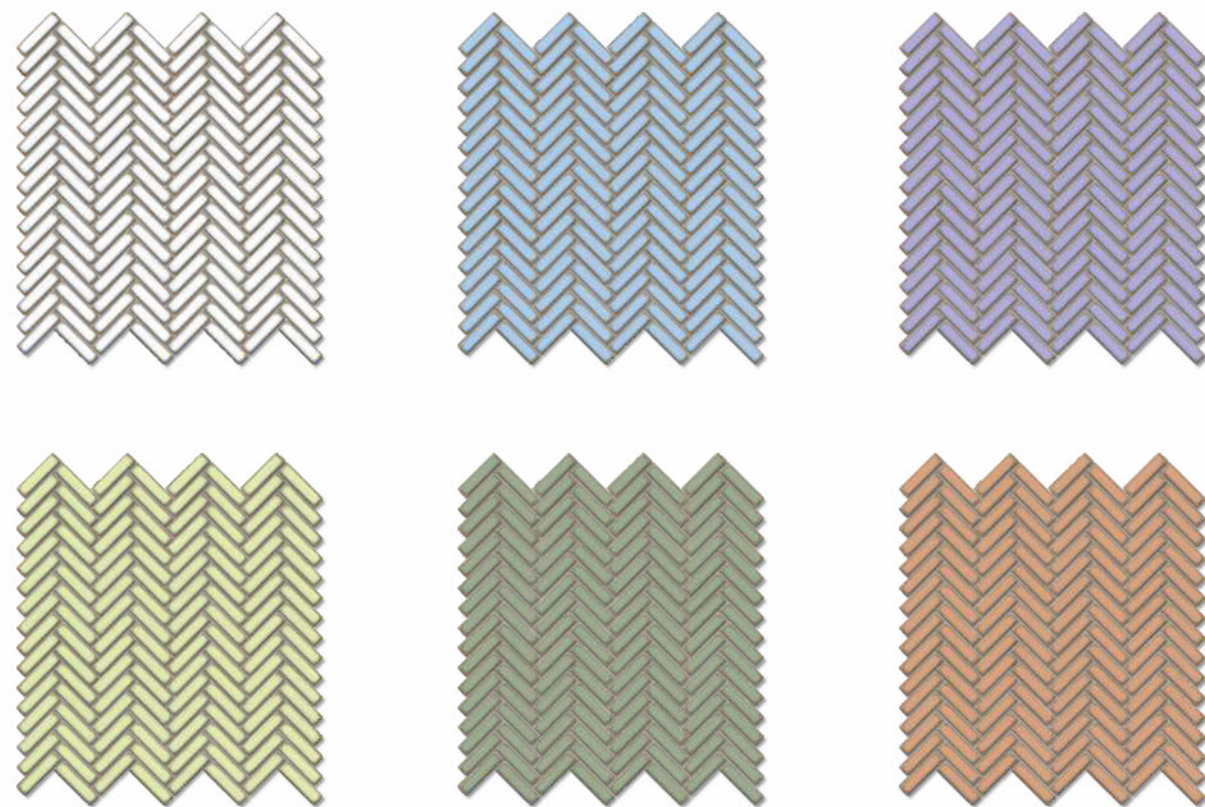

HERRING BONE 2

CHIP SIZE
12x48mm

SHEET SIZE
270x280mm