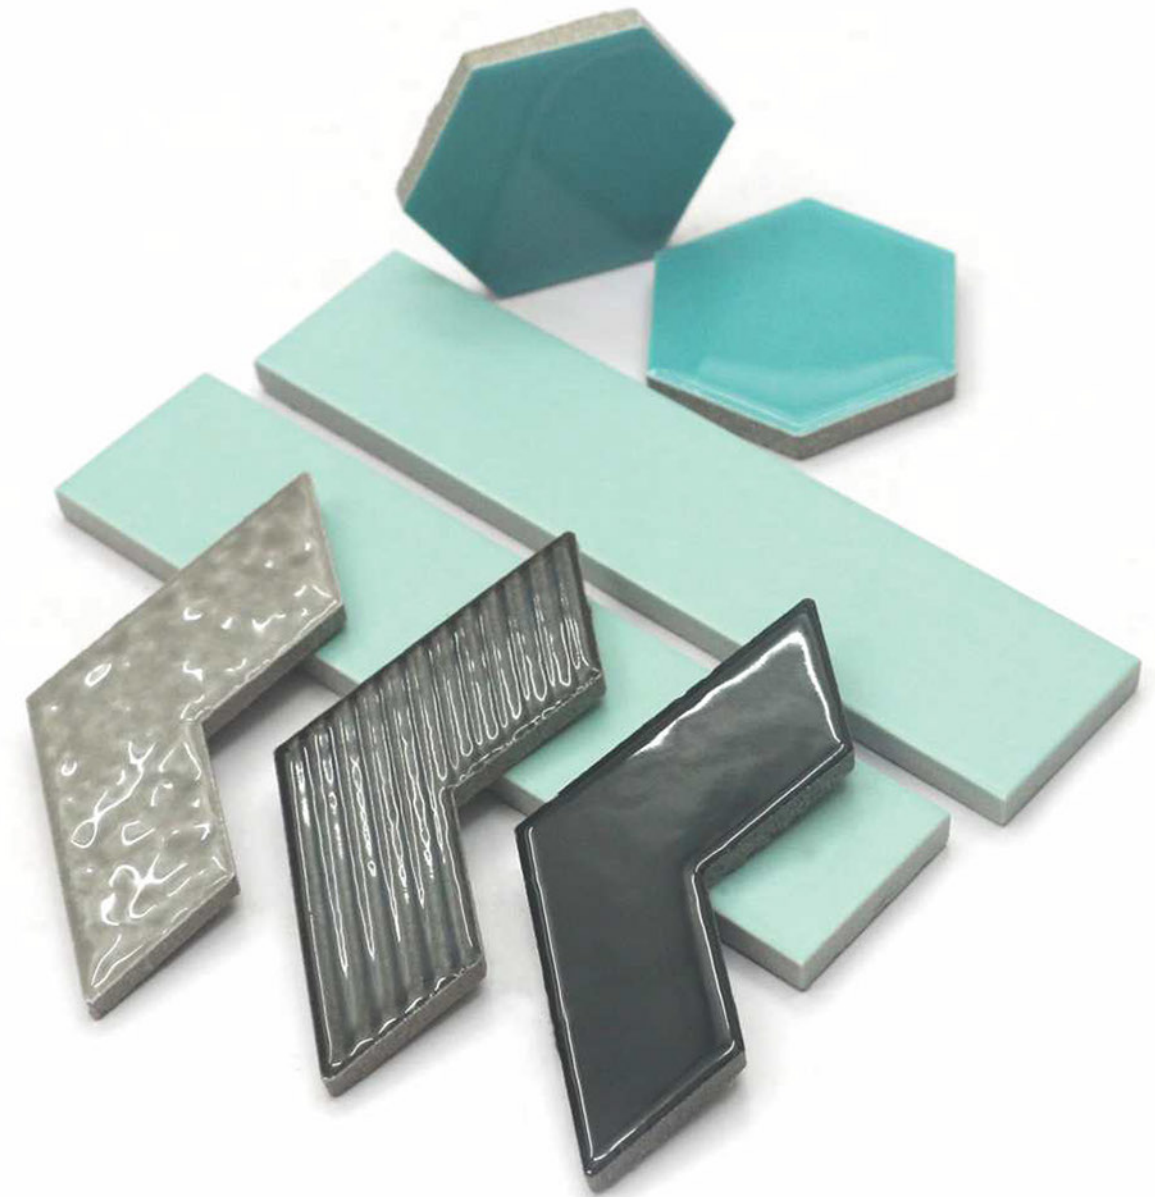

About Lemina

Have your home reflect your personality by choosing the perfect pick from Lemina's endless design and product portfolio. Our products offer innovative designs that belongs to the most futuristic metropolis cities.

Lemina exhibits new products on its walls and shelves daily offering you a choice from one of a kind treasures.

MERAKI®
CERAMICHE

LESS IS MORE

REDEFINED PRODUCTS
WITH LIMITLESS BEAUTY

MOSAIC COLLECTION