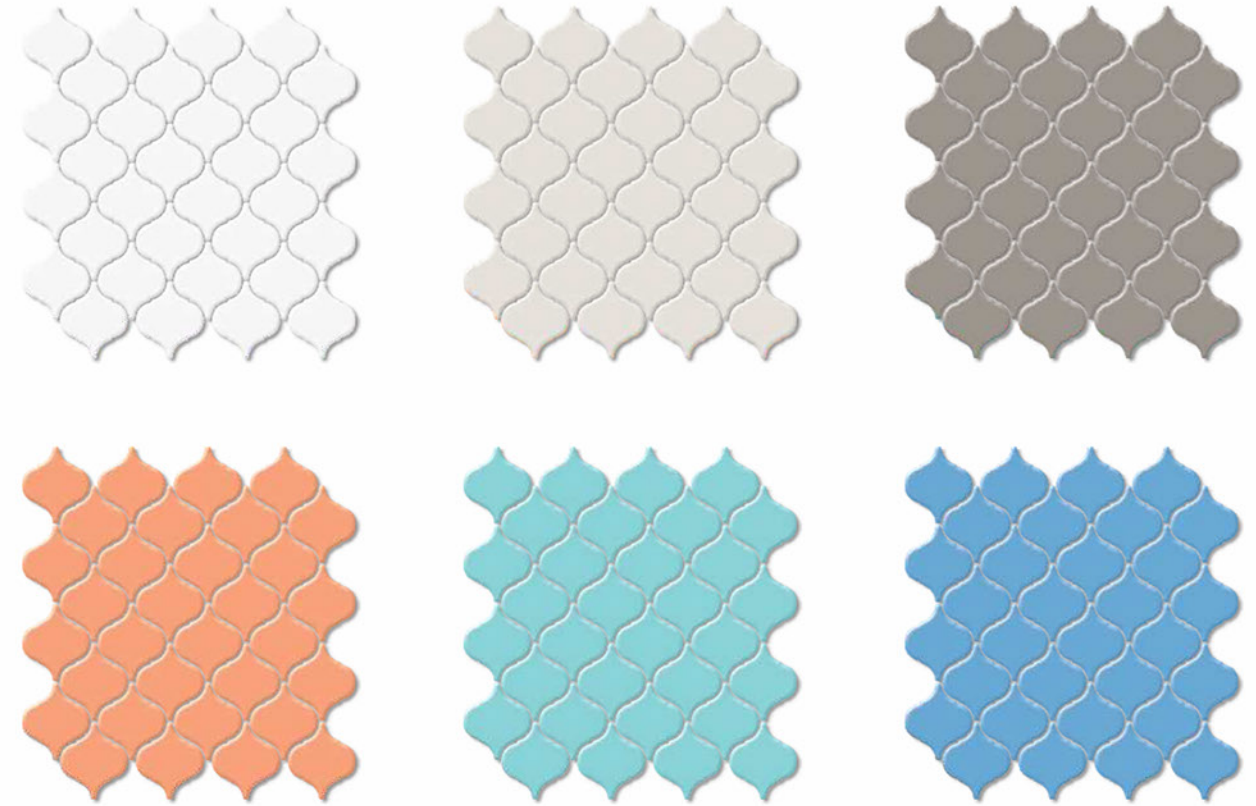

FEATURES & APPLICATIONS

EXHIBITING AN
INDIVIDUAL
PERSONALITY

To every room!

AREBESQUE

MERAKI®
CERAMICHE
LESS IS MORE

CHIP SIZE
57x65mm

SHEET SIZE
265x259mm

FEATURES & APPLICATIONS