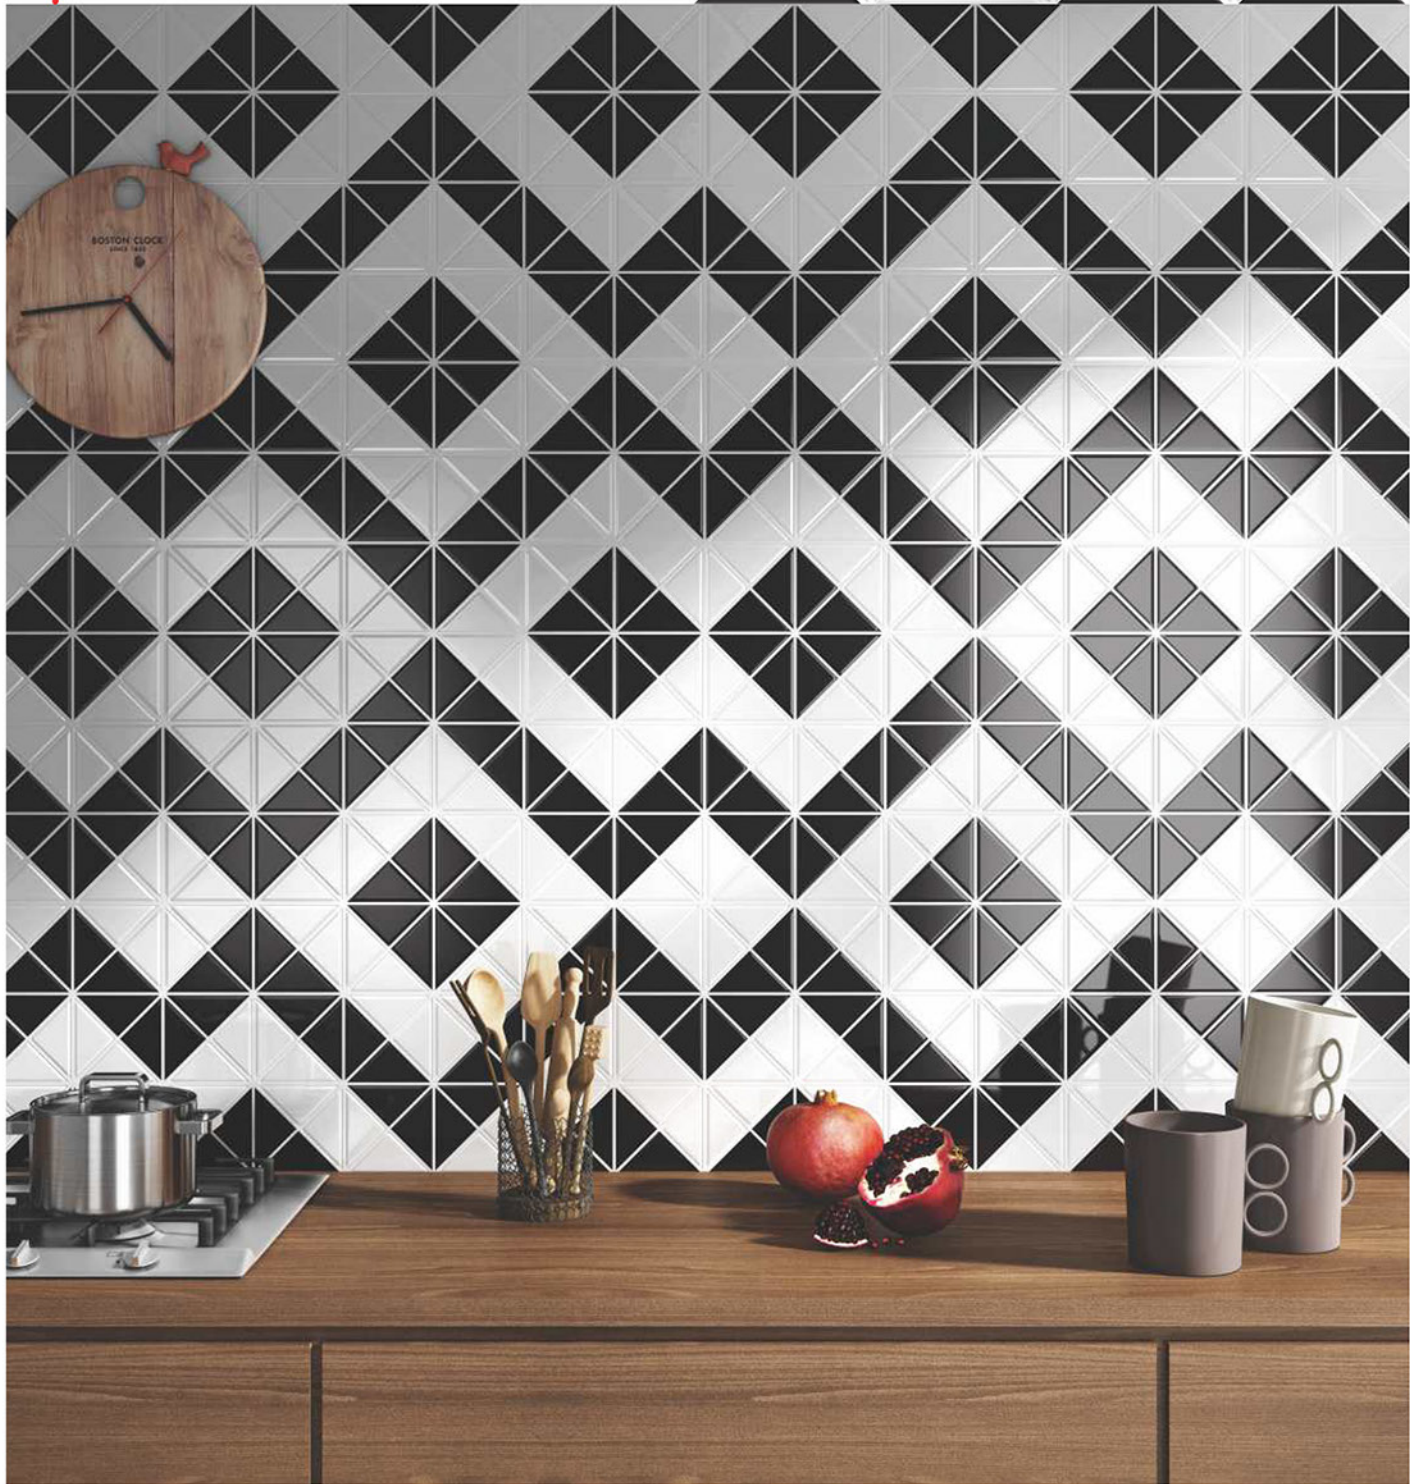

Timeless look!

GIVING
YOUR
HOME A