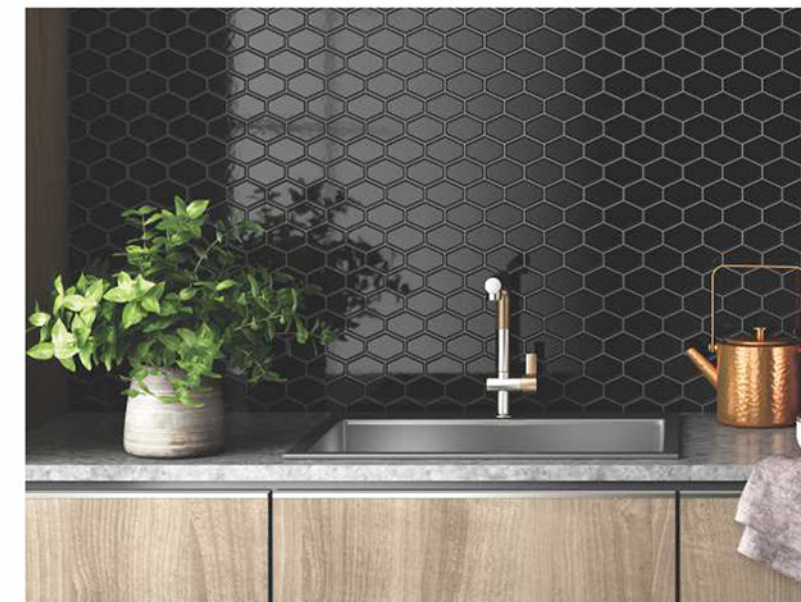

CHIP SIZE
95x60mm

SHEET SIZE
290x260mm

FEATURES & APPLICATIONS