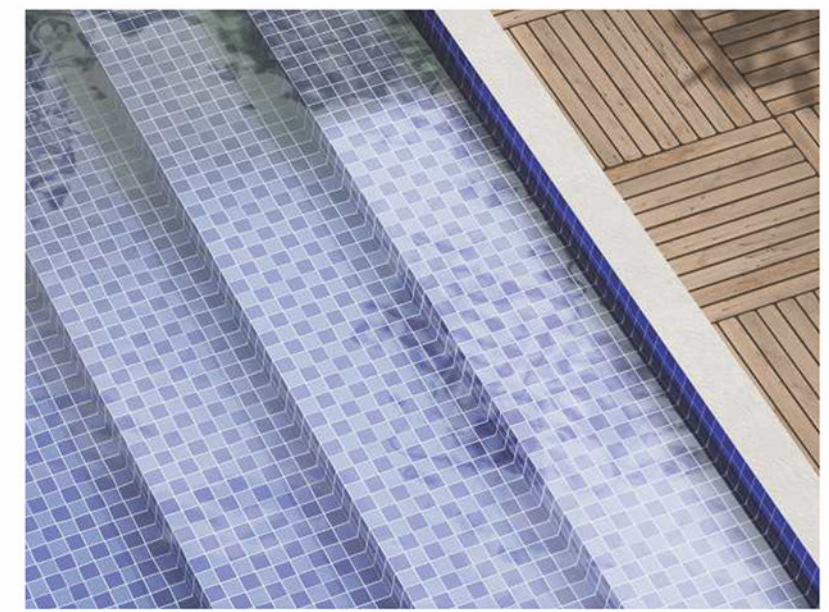

SQUARE

CHIP SIZE
48x48mm

SHEET SIZE
303x303mm

FEATURES & APPLICATIONS