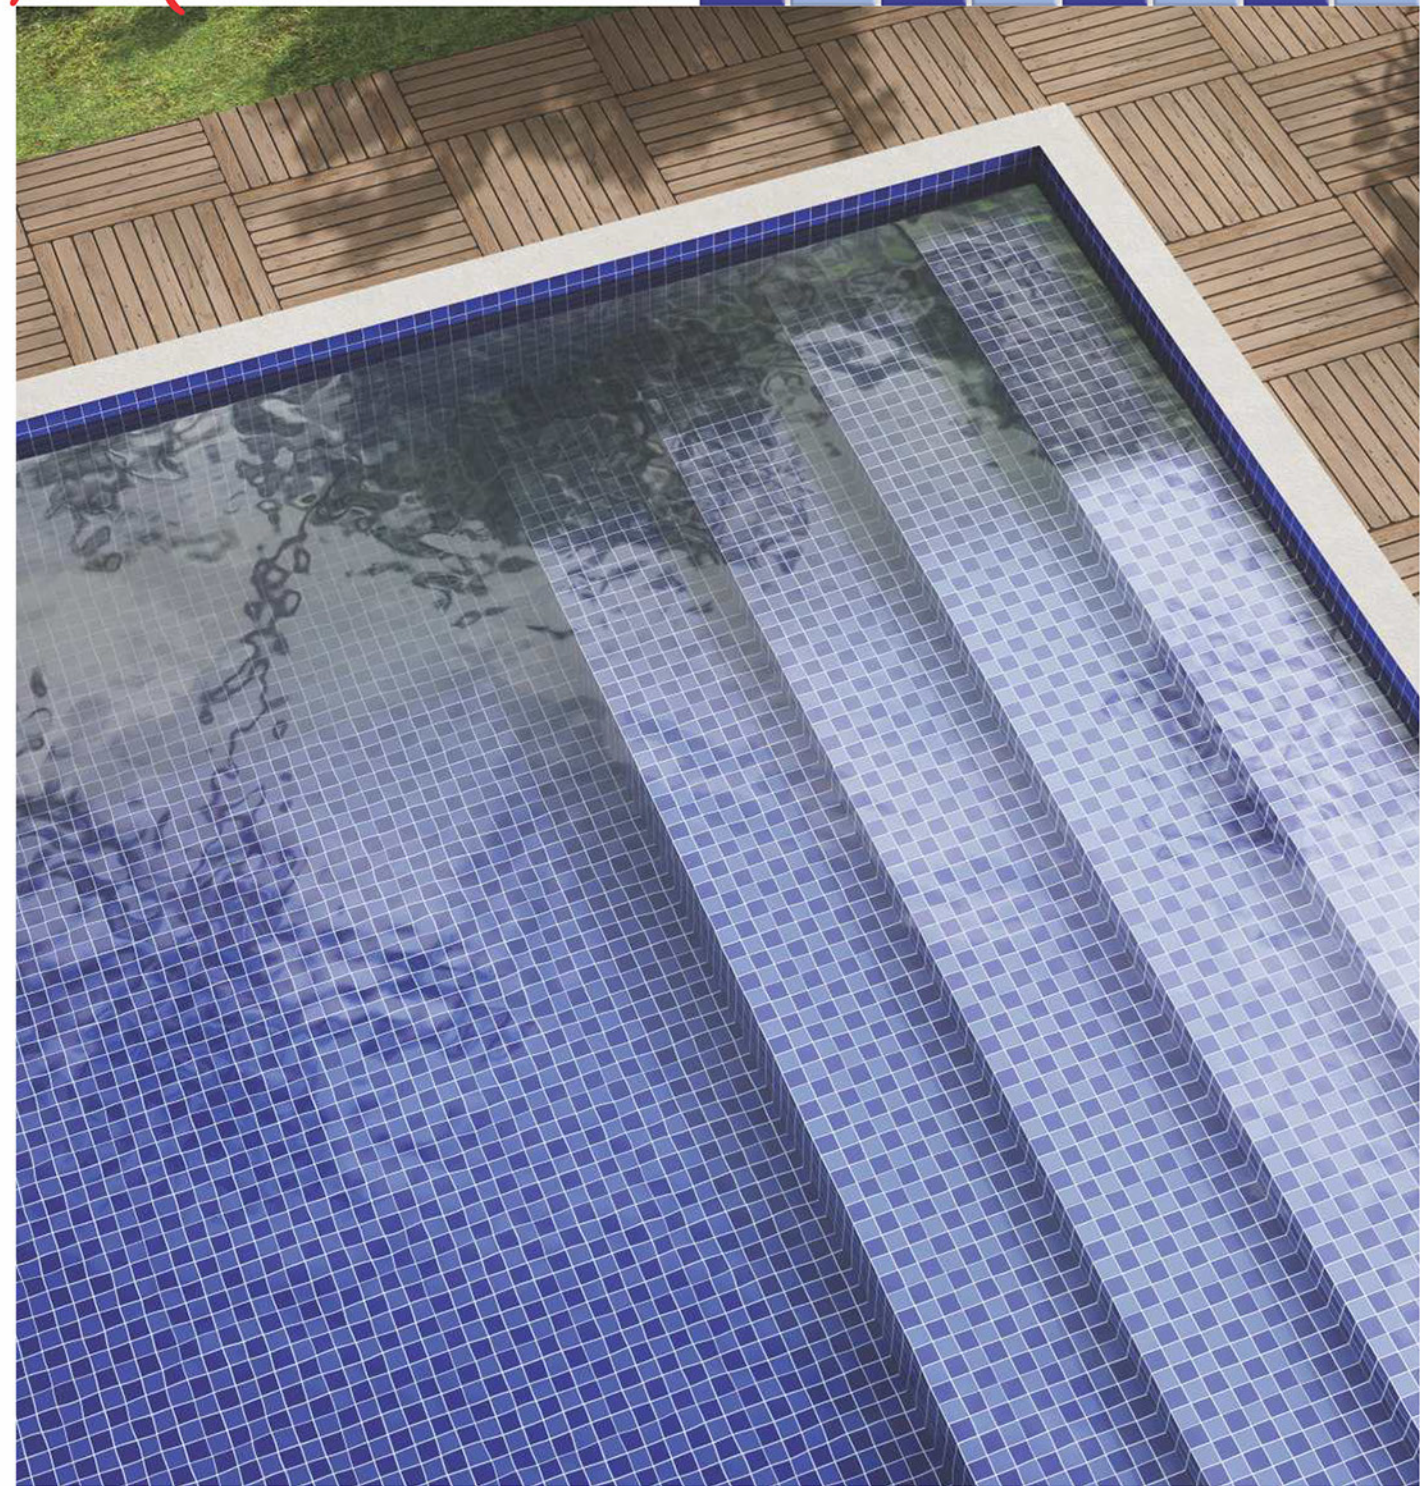

MERAKI®
CERAMICHE
LESS IS MORE

CHIP SIZE
23x145mm

SHEET SIZE
298x290mm

FEATURES & APPLICATIONS

RHOMBUS

CHIP SIZE
48x80mm

SHEET SIZE
300x262mm

A TOUCH
OF
CLASS
AND
Style.

FEATURES & APPLICATIONS

AS
AGELESS
AS
Music!

SQUARE

CHIP SIZE
48x48mm

SHEET SIZE
303x303mm

FEATURES & APPLICATIONS

SQUARE 002

CHIP SIZE
 100x100mm