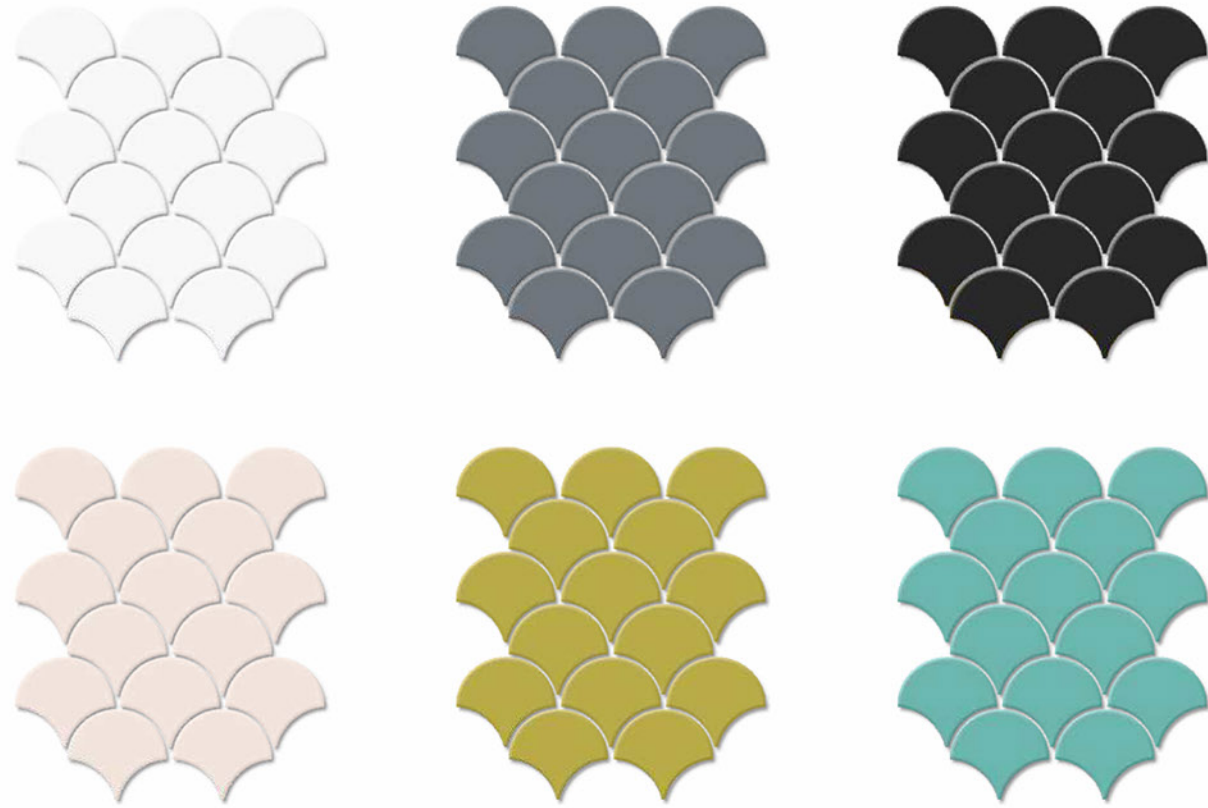

Colour?
COLOUR
COLOUR
WHICH

ELONGATED HEXAGON 2

MERAKI®
CERAMICHE
LESS IS MORE

CHIP SIZE
48x147mm

SHEET SIZE
300x270mm

FEATURES & APPLICATIONS

FISH SCALE

CHIP SIZE
 83x94mm