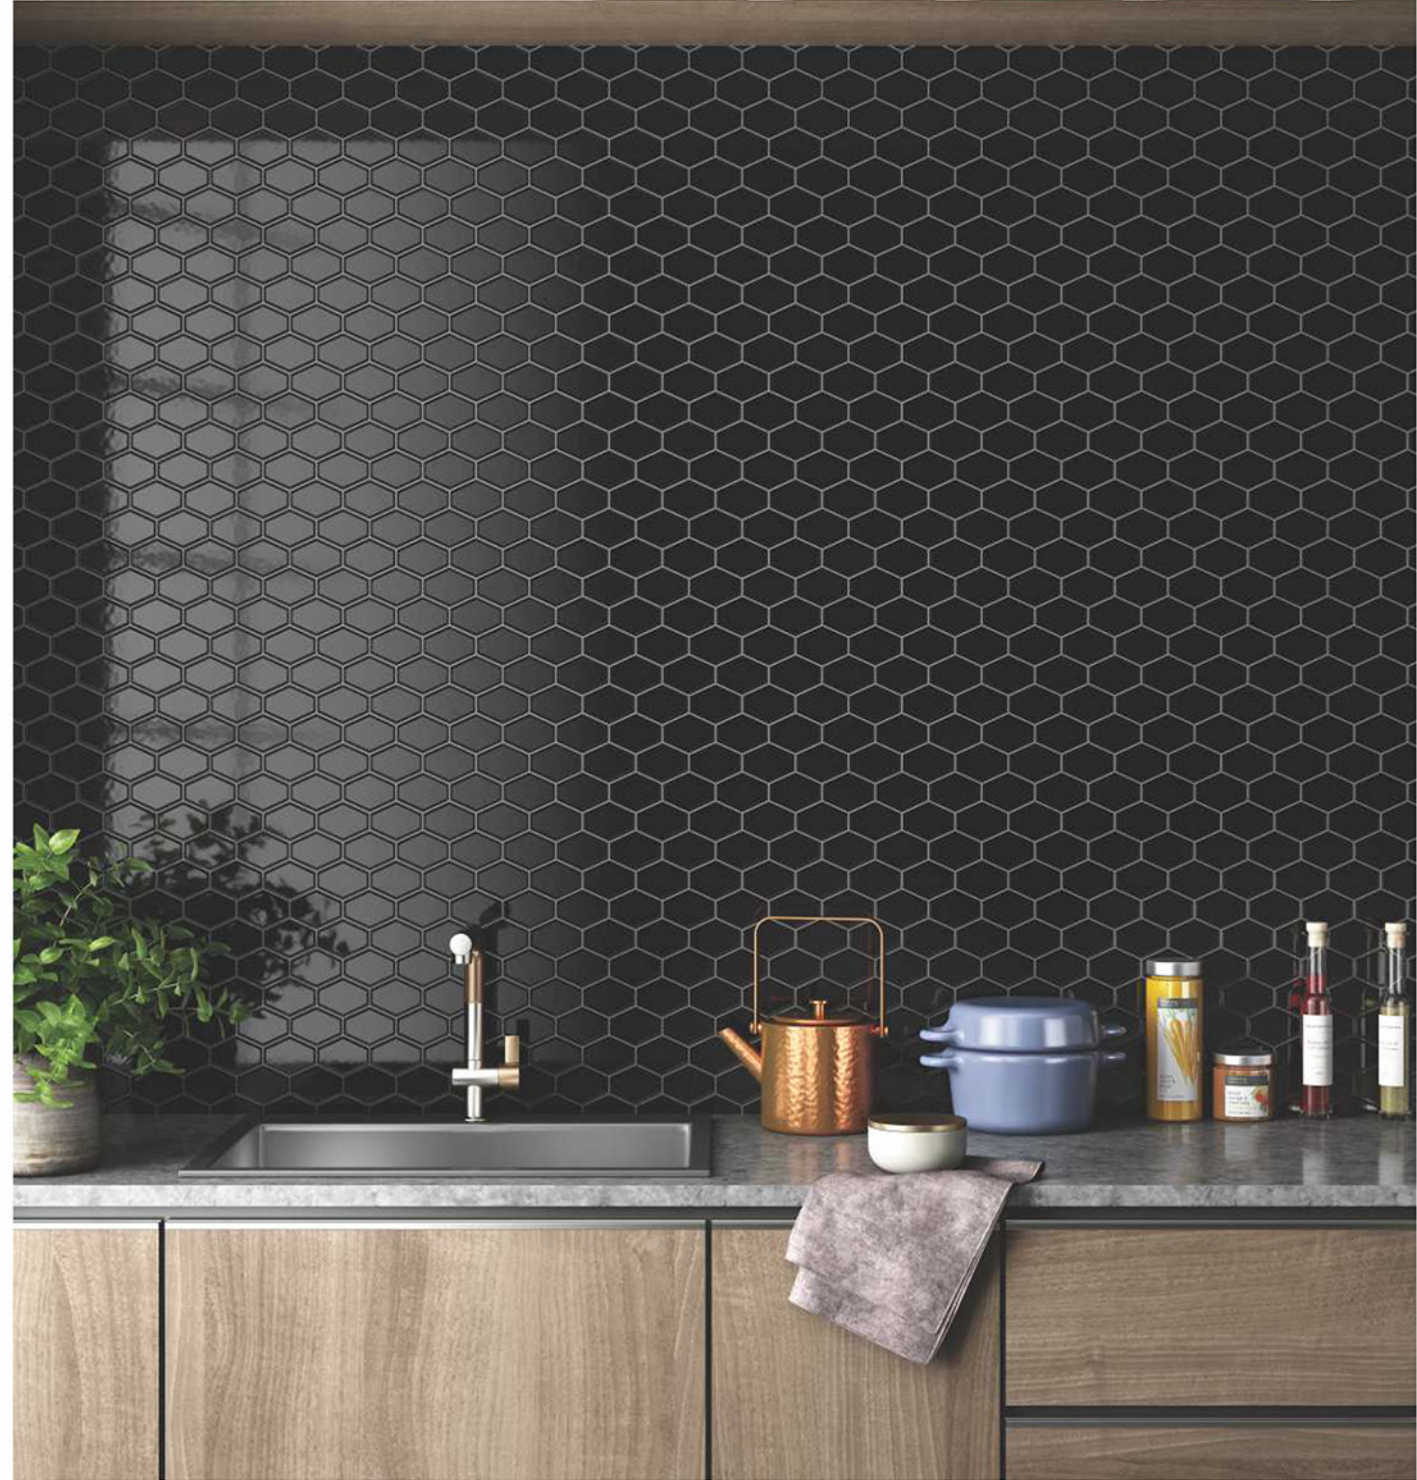

HERRING BONE 2

CHIP SIZE
 12x48mm

SHEET SIZE
 270x280mm

QUALITY CERAMICS
 THAT LEAVE
 A LASTING

Impression.

FEATURES & APPLICATIONS

Bubbles! SHOW ME SOME

LONG HEXAGON