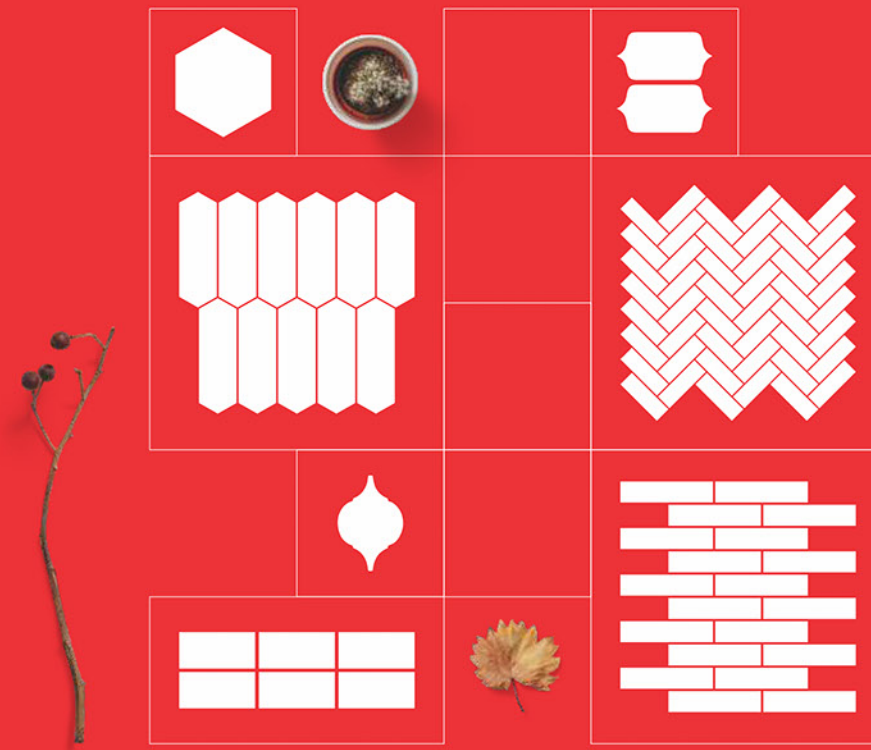

Mosaic Product Catalogue

Building
a luxurious world
in the
Classic style

MERAKI®
CERAMICHE

LESS IS MORE