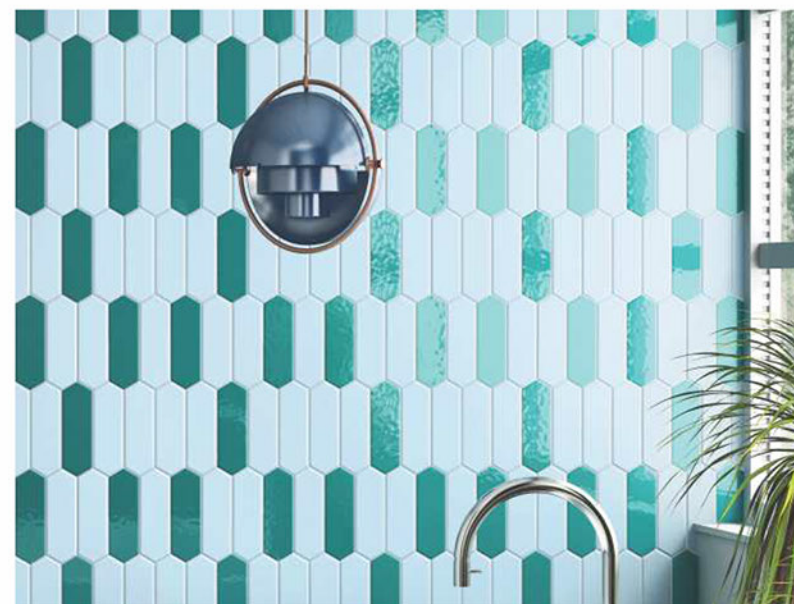

ELONGATED HEXAGON 2

MERAKI®
CERAMICHE
LESS IS MORE

CHIP SIZE
48x147mm

SHEET SIZE
300x270mm

FEATURES & APPLICATIONS