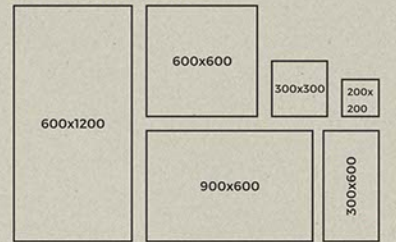

also available sizes