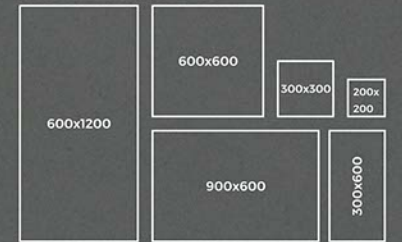

MONO STEEL GREY

**STANDING
APART IN
STYLE**

MONO STEEL GREY

also available sizes

**FULL BODY
SALT & PEPPER**

MONO BEIGE

MONO BEIGE

MONO BEIGE