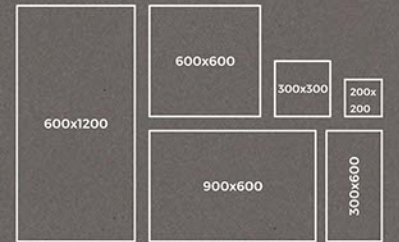

also available sizes