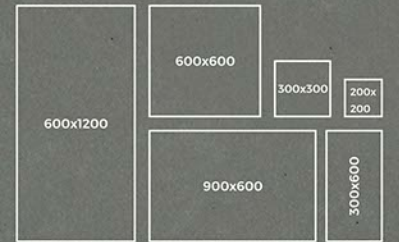

MONO TROUT

**DISCOVER
THE WORLD
OF WONDERS**

MONO TROUT

also available sizes

**FULL BODY
SALT & PEPPER**

MONO ORANGE

MONO ORANGE

MONO ORANGE