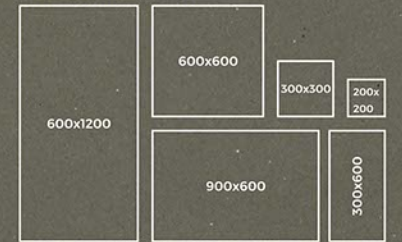

MONO MOCA

also available sizes