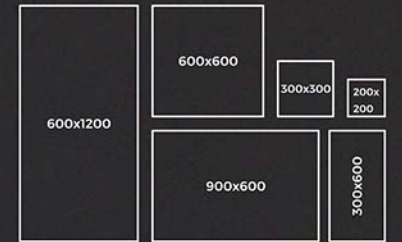

MONO BLACK

**MAKE YOUR
SPACE GO
FAMOUS**

MONO BLACK

also available sizes

**FULL BODY
SALT & PEPPER**

MONO TAN

MONO TAN

MONO TAN