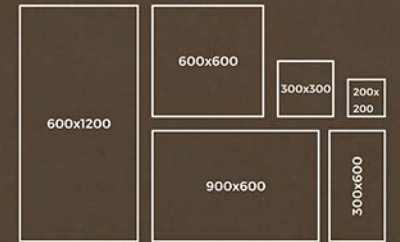

MONO TAN

**CALM AND
CLASSY AT
THE SAME TIME**

MONO TAN

also available sizes

**FULL BODY
SALT & PEPPER**

MONO CHOCO

MONO CHOCO

MONO CHOCO