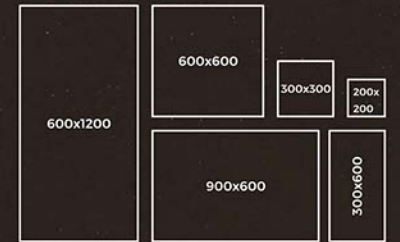

MONO CHOCO

**MODERN AND
TIMELESS
PIECES**

MONO CHOCO

also available sizes

**FULL BODY
SALT & PEPPER**

MONO TROUT

MONO TROUT

MONO TROUT